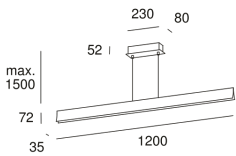

Bravo

Manel Llusçà

00-4925-F5-M1

Pendant Bravo LED 37W 3000K Gold 3075lm

TECHNICAL FEATURES

IP20

Power (W) : 37W

Total power consumption of light (W) : 40.7W

Real lumens : 3075

Real lm/W : 76

Correlated Colour Temperature (CCT) : LED warm-white 3000K

Tipus Regulació : ON-OFF

Lens / reflector angle : FLOOD 84°

UGR : <= 16

Structure material : Aluminium

Structure finish : Gold

VENTILATION FEATURES

Power used: 40.7W

Service value measurement standard: EN 60879:2019

LOGISTICS

Net weight (kg): 1.88

Packaged weight (kg): 2.6

Packaging: 150mm x 95mm x 1240mm