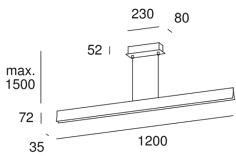

Bravo

Manel Lluscà

00-4925-34-M1

Pendant Bravo LED 37W 3000K Grey 3075lm

TECHNICAL FEATURES

IP20

Power (W) : 37W

Total power consumption of light (W) : 40.7W

Real lumens : 3075

Real lm/W : 76

Correlated Colour Temperature (CCT) : LED warm-white 3000K

Tipus Regulació : ON-OFF

Lens / reflector angle : FLOOD 84°

UGR : <= 16

Structure material : Aluminium

Structure finish : Grey

VENTILATION FEATURES

Power used: 40.7W

Service value measurement standard: EN 60879:2019

LOGISTICS

Net weight (kg): 1.88

Packaged weight (kg): 2.6

Packaging: 150mm x 95mm x 1240mm