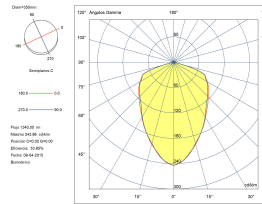

Max. temperature : 25°C

Energy efficiency : Light bulb not included

LUMINOTECHNIC FEATURES

Lampholder: x E27

LOGISTICS

Net weight (kg): 1.18

Packaged weight (kg): 2.16

Packaging: 420mm x 175mm x 420mm