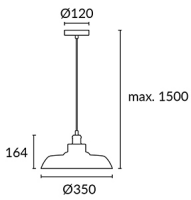

Vintage

Carlos Santolaria

00-4851-E4-19

Pendant Vintage E27 100W Patina

TECHNICAL FEATURES

IP20

Power (W) : Max. power 100W

Total power consumption of light (W) : 100W

Structure material : Steel

Structure finish : Patina

Max. size of light bulb : 130/75 mm

Recommended light bulb : E27

Smart Compatible

- 71-8219-00-00: LightForLife

Voltage / frequency : 100-240V/50-60Hz

Warranty : 5 Years

Max. temperature : 25°C

Energy efficiency : Light bulb not included

LUMINOTECHNIC FEATURES

Lampholder: x E27

LOGISTICS

Net weight (kg): 1.18

Packaged weight (kg): 2.16

Packaging: 420mm x 175mm x 420mm