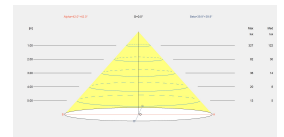

Structure material : Steel

Structure finish : Patina

Max. size of light bulb : 130/75 mm

Recommended light bulb : E27

Smart Compatible

- 71-8219-00-00: LightForLife

Voltage / frequency : 100-240V/50-60Hz

Warranty : 5 Years

Max. temperature : 25°C

Energy efficiency : Light bulb not included

LUMINOTECHNIC FEATURES

Lampholder: x E27

LOGISTICS

Net weight (kg): 1.18

Packaged weight (kg): 2.16

Packaging: 420mm x 175mm x 420mm