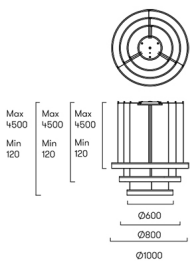

LUMINOTECHNIC FEATURES

Light source: LED

CRI: 80

MacAdam steps: 5

Photobiological risk: RG0

LOGISTICS