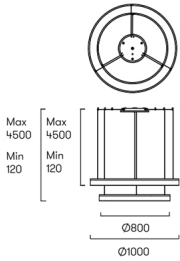

LUMINOTECHNIC FEATURES

Light source: LED

CRI: 80

MacAdam steps: 5

Photobiological risk: RG0

LOGISTICS

1 Un