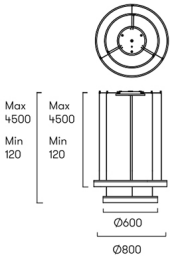

LUMINOTECHNIC FEATURES

Light source: LED

CRI: 80

MacAdam steps: 5

Photobiological risk: RG0

LOGISTICS

1 Un