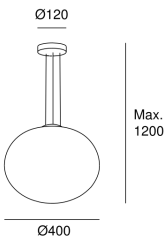

Nimes

00-1640-81-F9

Pendant Nimes E27 100W Satin nickel

TECHNICAL FEATURES

IP20

Power (W) : Max. power 100W
 Total power consumption of light (W) : 100W
 Structure material : Steel
 Structure finish : Satin nickel
 Diffuser material : Glass
 Diffuser finish : Opal
 Max. size of light bulb : 230/90 mm
 Recommended light bulb : E27
 Smart Compatible
 - 71-8219-00-00: LightForLife

LOGISTICS

Net weight (kg): 2.4
 Packaged weight (kg): 3.87
 Packaging: 480mm x 410mm x 545mm