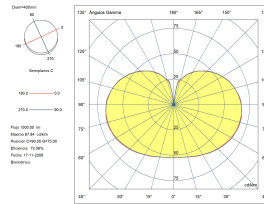

LUMINOTECHNIC FEATURES

Lampholder: 1 x E27