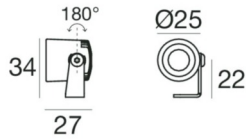

Projectors | 1 x powerLED 2,0 W 630 mA | CRI 80
96985W30

Technical data

Installation position	Wall lights - Ceiling - Floor
Installation environment	Indoor
Light Source	LED
Optic	30°
Power	2 W
Luminous flux (source)	208 lm
Current intensity	630mA
CCT / Tonalità	3000 K
Colour rendering index	80 Ra
C.C. / C.V.	CC
Safety class	3
IP	IP40
IK	03
Glow wire test	850°
Direct mounting on normally flammable surfaces	Yes
CE	Yes
ETL	No
Operating temperature	-20°C / +50°C
Driver included	No
Induzione	No
Emergency mode	No
Motion sensor	No
Directional	Yes
Tilting	No
Walk-over	No
Drive-over	No
Cable included	Yes
Cable length	1 m
Resin potting	No

Projectors | 1 x powerLED 2,0 W 630 mA | CRI 80
96985W30

Single emission projectors for indoor application. The warm white LED light source with a 30° light distribution is composed of 1 powered LEDs with CCT of 3000 K and a CRI 80; the source luminous flux is 208 lm, with a 104.0 lm/W nominal luminous efficacy.

The device body is made of aluminium and features a black ral 9005 finish, processed by means of coating. The ingress protection degree is IP40; the total weight is of 0.08 kg. The power supply driver is not provided and is to be ordered separately.

The total absorbed power is 2,0 W. The power supply cable is included and features.

The device features protection class III and can be wall lights, ceiling or floor-mounted.

Illuminotechnical Features	
Light Output Ratio (LOR)	74 %
Luminous flux (source)	208 lm
Luminaire luminous flux	154 lm
Consumption	2,0 W
Luminaire efficacy	77 lm/W
Colour temperature	3000 K
Colour rendering index	80 Ra