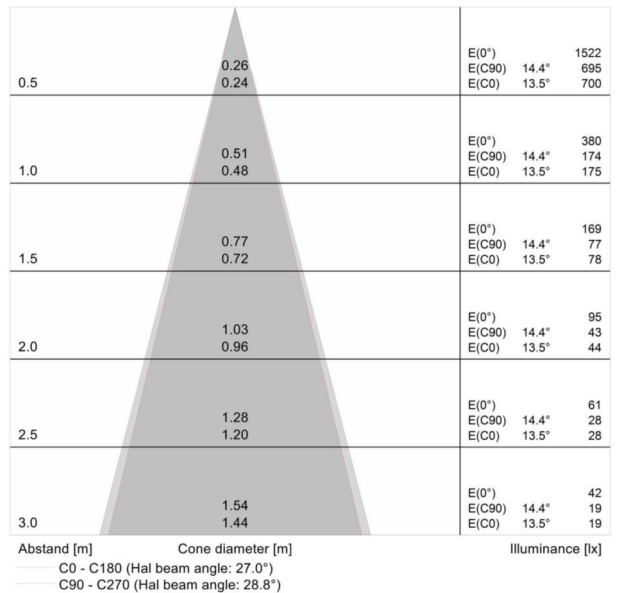

Projectors | 1 x powerLED 2,0 W 630 mA | CRI 80
96985W30

Single emission projectors for indoor application. The warm white LED light source with a 30° light distribution is composed of 1 powered LEDs with CCT of 3000 K and a CRI 80; the source luminous flux is 208 lm, with a 104.0 lm/W nominal luminous efficacy.

The device body is made of aluminium and features a black ral 9005 finish, processed by means of coating. The ingress protection degree is IP40; the total weight is of 0.08 kg. The power supply driver is not provided and is to be ordered separately.

The total absorbed power is 2,0 W. The power supply cable is included and features.

The device features protection class III and can be wall lights, ceiling or floor-mounted.

Illuminotechnical Features	
Light Output Ratio (LOR)	74 %
Luminous flux (source)	208 lm
Luminaire luminous flux	154 lm
Consumption	2,0 W
Luminaire efficacy	77 lm/W
Colour temperature	3000 K
Colour rendering index	80 Ra

UGR	
X=4H | Y=8H	S=0.25H
Reflection factor	70/50/20
UGR transversal	< 25
UGR axial	< 25