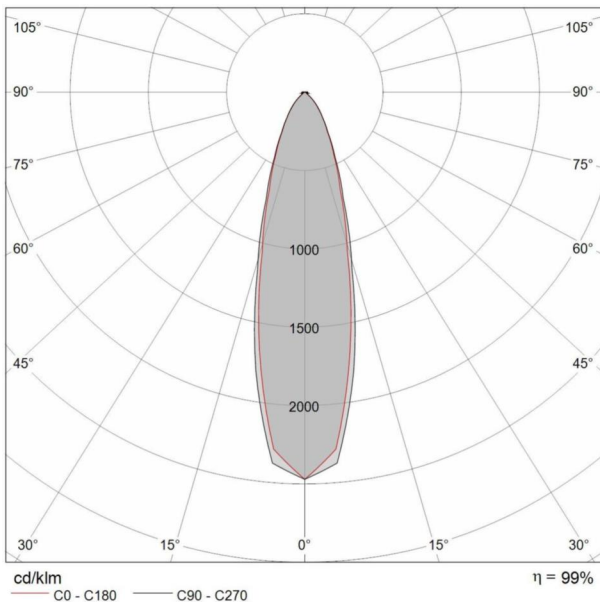

Projectors | 1 x powerLED 2,0 W 630 mA | CRI 80
96985W30

Single emission projectors for indoor application. The warm white LED light source with a 30° light distribution is composed of 1 powered LEDs with CCT of 3000 K and a CRI 80; the source luminous flux is 208 lm, with a 104.0 lm/W nominal luminous efficacy.

The device body is made of aluminium and features a black ral 9005 finish, processed by means of coating. The ingress protection degree is IP40; the total weight is of 0.08 kg. The power supply driver is not provided and is to be ordered separately.

The total absorbed power is 2,0 W. The power supply cable is included and features.

The device features protection class III and can be wall lights, ceiling or floor-mounted.

Illuminotechnical Features	
Light Output Ratio (LOR)	74 %
Luminous flux (source)	208 lm
Luminaire luminous flux	154 lm
Consumption	2,0 W
Luminaire efficacy	77 lm/W
Colour temperature	3000 K
Colour rendering index	80 Ra

UGR	
X=4H | Y=8H	S=0.25H
Reflection factor	70/50/20
UGR transversal	< 25
UGR axial	< 25