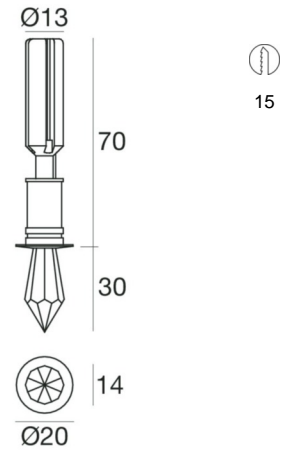

Downlights | 1 x powerLED 1,5 W 500 mA | CRI 80
87324C00

Technical data	
Installation position	Ceiling
Installation environment	Indoor
Light Source	LED
Optic	Diffused
Power	1.5 W
Luminous flux (source)	185 lm
Current intensity	500mA
CCT / Tonalità	5000 K
Colour rendering index	80 Ra
C.C. / C.V.	CC
Safety class	3
IP	IP20
Glow wire test	850°
Direct mounting on normally flammable surfaces	Yes
CE	Yes
ETL	No
Operating temperature	-20°C / +50°C
Driver included	No
Emergency mode	No
Directional	No
Tilting	No
Walk-over	No
Drive-over	No
Cable included	Yes
Cable length	0.12 m
Resin potting	No

The device body is made of brass and features a chrome finish, processed by means of electroplating; the diffuser is made of glass. The ingress protection degree is IP20; the total weight is of 0.056 kg. The power supply driver is not provided and is to be ordered separately.

The total absorbed power is 1,5 W. The power supply cable is included and features.

The device features protection class III and can be ceiling-mounted, with a 15 mm diameter hole (in plasterboard) with an outer casing, code 84917(for concrete or masonry).

Illuminotechnical Features

Luminous flux (source)	185 lm
Colour temperature	5000 K
Colour rendering index	80 Ra

Beriel | Downlights | Accessories
87324C00

Outer casing
L=80mm, H=60mm, D=60mm

Code
84917