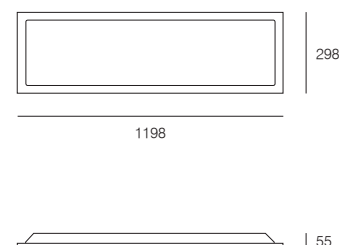

1245
1246

Axis

CONSTRUCTION & DESIGN

- Recessed backlit LED light
- Constructed in pressed steel and finished in satin white powdercoat paint
- The Axis is the latest in LED technology. Delivering superior light control compared to the highest performance T5 technology
- Sealed light engine and polycarbonate diffuser requires no maintenance providing IP54 protection
- Ideal applications in office lighting, break out spaces, corridors, shopping centres, retail outlets, commercial interiors and food preparation compliant areas
- The Axis series is designed so that the same luminaire can be installed in either a suspended 'T-Bar' or plaster board ceiling

TECHNICAL PERFORMANCE

- 38W and 45W total system power consumption with overload and short circuit protection
- Premium quality Japanese LED Module with high lumen output per watts
- Chromaticity tolerance (MacAdam step) - 2
- Available in 3K or 4K colour temperature with minimal colour shift over time

OPTICAL & THERMAL PERFORMANCE

- LED system consists of self cooling LED modules for premium and thermal performance

ELECTRICAL SYSTEM

- Supplied completely assembled with remote non-dimmable driver.
- Power factor > 0.9 with active power factor correction
- Input voltage 220-240V, 50/60 Hz

1245 = 38W

1246 = 45W

1245 (kg) 1.5	1246 (kg) 2.0	3K and 4K CRI >85	595 575 x 565	1198 1170 x 270					IP54

TOTAL SYSTEM POWER CONSUMPTION = 38W /45W

CODE ORDERING GUIDE: PRODUCT CODE /DIMMING SUFFIX (if required) – COLOUR SUFFIX
Example: 1245-4K-38W-01 or 1245-4K-38W/DALI-01

WATTAGE	COLOUR TEMPERATURE	>55° WIDE	HOT LED LUMENS
		PRODUCT CODES	
38W	3K	1245-3K	3983
	4K	1245-4K	4203
45W	3K	1246-3K	4670
	4K	1246-4K	4905