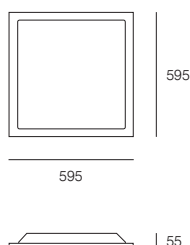

ELECTRICAL SYSTEM

- Supplied completely assembled with remote non-dimmable driver.
- Power factor > 0.9 with active power factor correction
- Input voltage 220-240V, 50/60 Hz

1245 = 38W