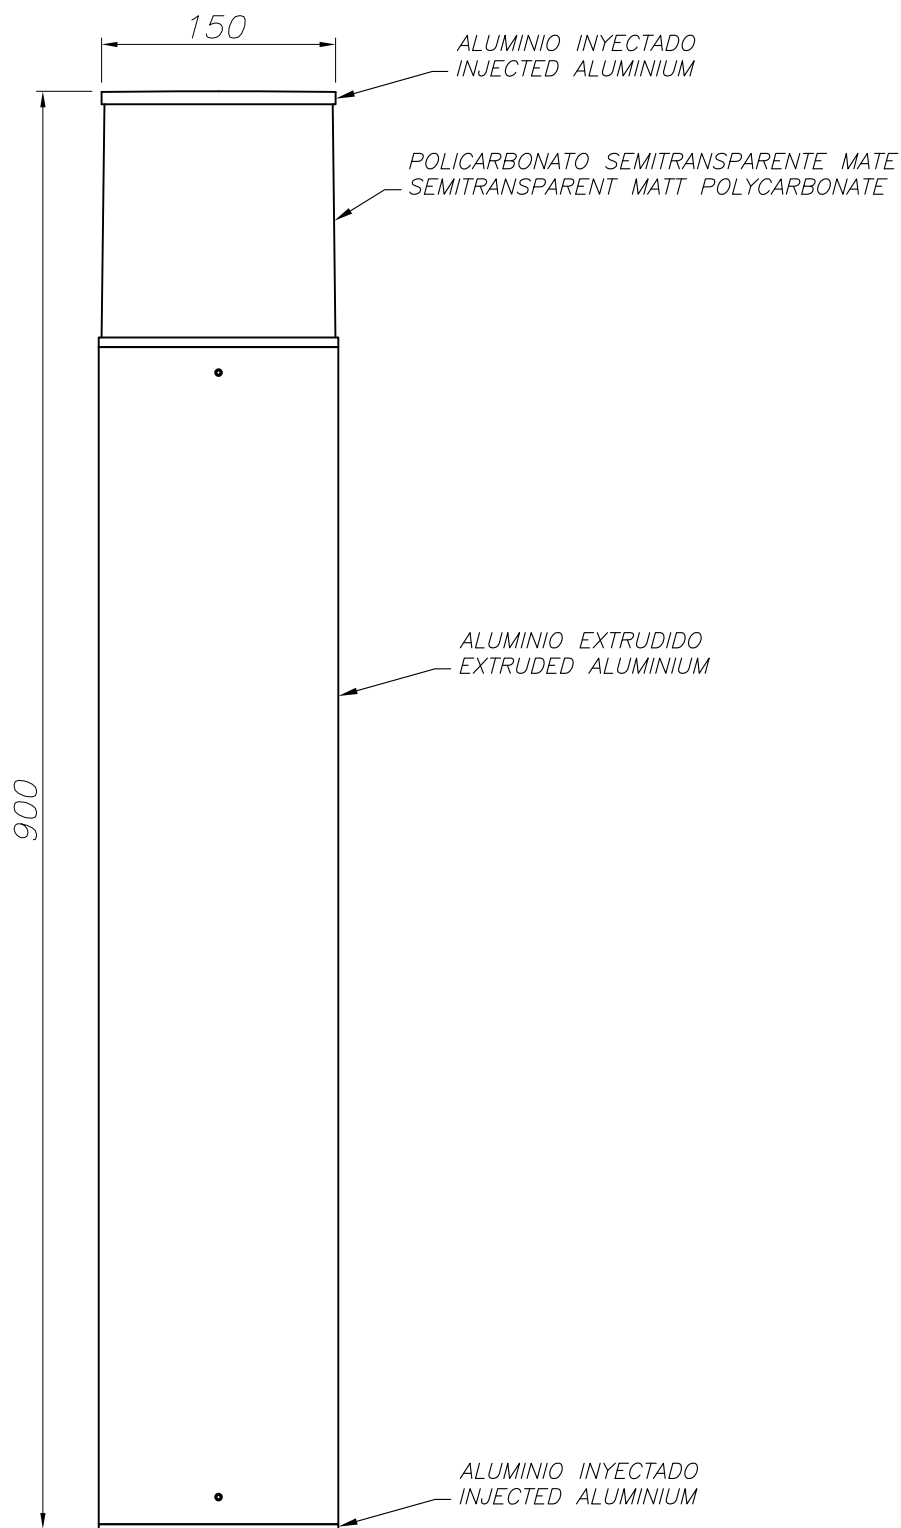

OUT 

CUBIK

55-9549-34-M3

The photograph may not match the reference exactly. Please read the product description to identify the finish.

TECHNICAL CHARACTERISTICS

Type:	Beacon
IP Protection degrees:	IP54
Light source 1: Bulb specified at the product label	1 x E27 max. 60W
IK Protection degrees:	IK10
Voltage / Frequency:	220-240V/50-60Hz
Warranty:	2
Units per box:	2
Net Weight (Kg):	4.750
EAN Code:	8435111088425

MATERIALS / FINISHES

Structure material: Extruded aluminium

Diffuser material: Polycarbonate

Structure finish: Grey

Diffuser finish: Matt

[Download photometric file .ldt /.ies](#)

[Click on image to download energy label](#)