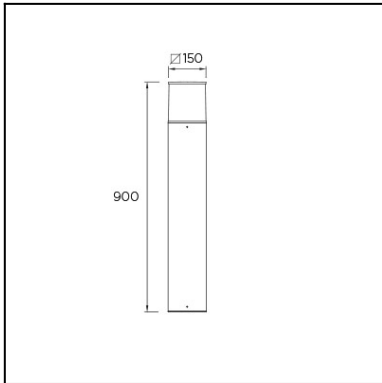

OUT 

CUBIK

55-9549-34-M3

The photograph may not match the reference exactly. Please read the product description to identify the finish.

TECHNICAL CHARACTERISTICS

Type:	Beacon
IP Protection degrees:	IP54
Light source 1: Bulb specified at the product label	1 x E27 max. 60W
IK Protection degrees:	IK10
Voltage / Frequency:	220-240V/50-60Hz
Warranty:	2
Units per box:	2
Net Weight (Kg):	4.750
EAN Code:	8435111088425