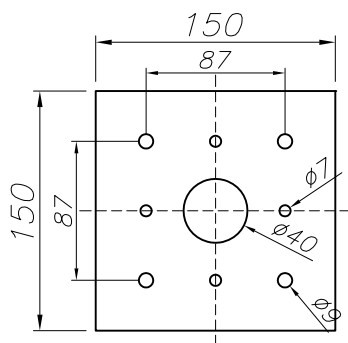

PLANTILLA DE INSTALACION
INSTALLATION TEMPLATE