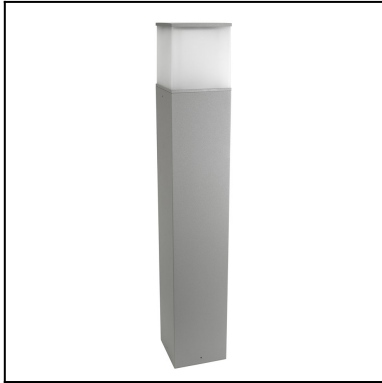

OUT 

CUBIK

55-9549-34-M3

The photograph may not match the reference exactly. Please read the product description to identify the finish.

TECHNICAL CHARACTERISTICS

Type:	Beacon
IP Protection degrees:	IP54
Light source 1: Bulb specified at the product label	1 x E27 max. 60W
IK Protection degrees:	IK10
Voltage / Frequency:	220-240V/50-60Hz
Warranty:	2
Units per box:	2
Net Weight (Kg):	4.750
EAN Code:	8435111088425

MATERIALS / FINISHES

Structure material: Extruded aluminium

Diffuser material: Polycarbonate

Structure finish: Grey

Diffuser finish: Matt

[Download photometric file .ldt /.ies](#)

[Click on image to download energy label](#)