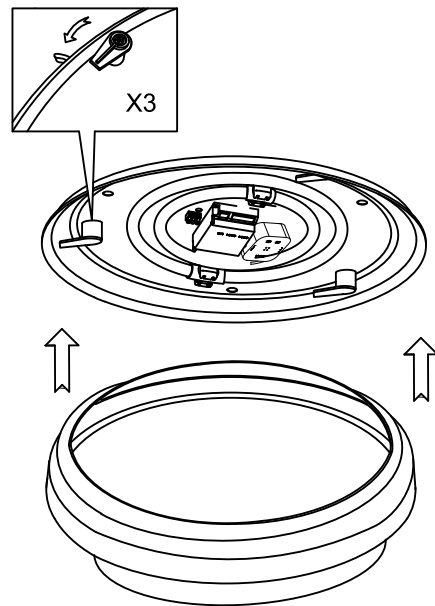

MATERIALS / FINISHES

Structure material:	Steel	Diffuser material:	Polycarbonate
Structure finish:	Grey	Diffuser finish:	Opal

GEAR

Gear included: Yes, electronic

Luminaire		Measur.		Lamp	
Code	514-GR	Code	514-GR	Code	-
Name	Plafón 22W+55W FC opal	Name	Plafón 22W+55W FC opal	Number	2
Line	Eulumdat	Date	29-12-2011	Position	
Efficiency	19.04%	Coordinate system	CG	Total Flux	6000.00 lm
Maximum value	354.02 cd	Position	C=0.00 G=0.00	Double Symmetrical	
Round Luminaire	Diam.	520 mm	Height	90 mm	
Round Luminous Area	Diam.	470 mm	Height	90 mm	
Horizontal Luminous Area	0.173494 m2	Emitting area on Plane 180°	0.042300 m2		
Emitting area on Plane 0°	0.042300 m2	Emitting area on Plane 270°	0.042300 m2		
Emitting area on Plane 90°	0.042300 m2	Glare area at 76°	0.083016 m2		
Symmetry Type	Double Symmetrical	Maximum Gamma Angle	180		
Measurement Distance	0.00	Measurement Flux	6000.00 lm		
Operator	Asselum T2	Source voltage			
Temperature	25.00 °C	Source current			
Humidity	60.00 %	Photocell			
Notes					

Line	Code	Luminaire Lamps		Flux [lm]	Pow. [W]	Q.ty
		Name				
Eulumdat	-	- -	38.50 W	3000.00	38.50	2
C.I.E.	46 77 94 90 19					
F UTE	0.17 E + 0.02 T					
		D DIN 5040				
		B NBN				
		B31				
		BZ 5				

Diam=520mm

C Halfplanes
 180.0 — 0.0
 270.0 — 90.0

ULOR 1.94 %
 DLOR 17.11 %
 RN 10.16 %

2

3

4

5

6