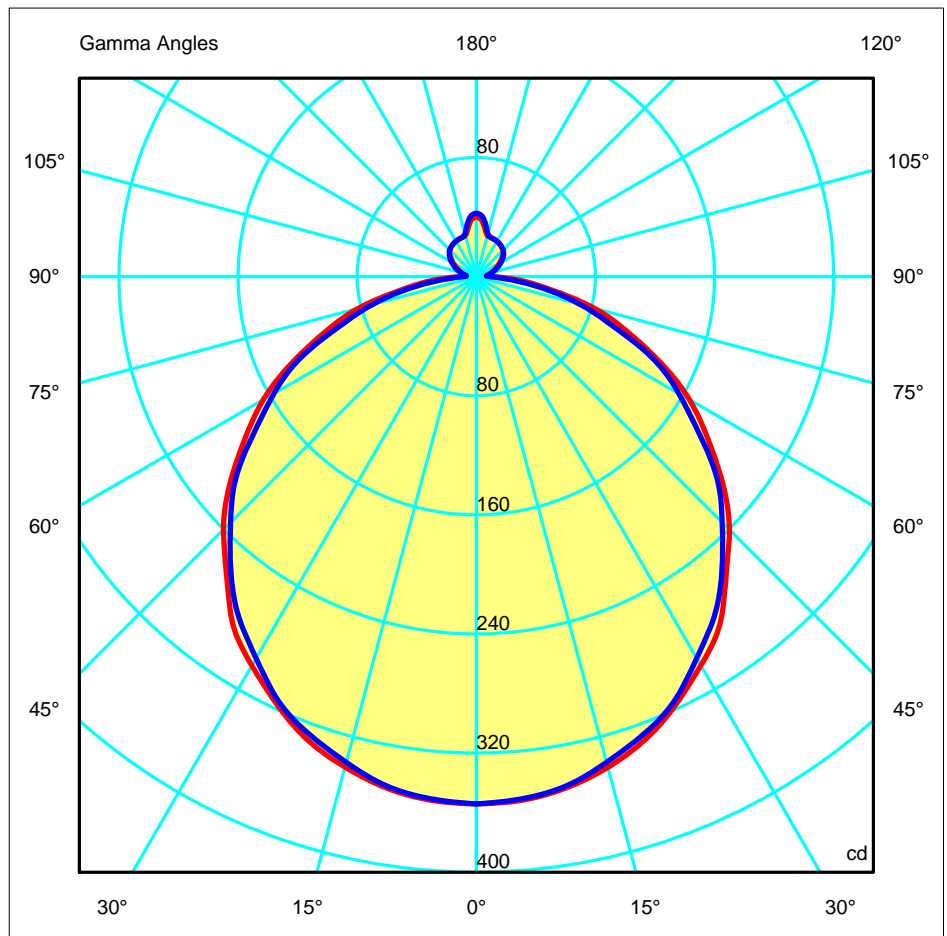

MATERIALS / FINISHES

Structure material:	Steel	Diffuser material:	Polycarbonate
Structure finish:	Grey	Diffuser finish:	Opal

GEAR

Gear included: Yes, electronic

Luminaire		Measur.		Lamp	
Code	514-GR	Code	514-GR	Code	-
Name	Plafón 22W+55W FC opal	Name	Plafón 22W+55W FC opal	Number	2
Line	Eulumdat	Date	29-12-2011	Position	
Efficiency	19.04%	Coordinate system	CG	Total Flux	6000.00 lm
Maximum value	354.02 cd	Position	C=0.00 G=0.00	Double Symmetrical	
Round Luminaire	Diam.	520 mm	Height	90 mm	
Round Luminous Area	Diam.	470 mm	Height	90 mm	
Horizontal Luminous Area	0.173494 m2	Emitting area on Plane 180°	0.042300 m2		
Emitting area on Plane 0°	0.042300 m2	Emitting area on Plane 270°	0.042300 m2		
Emitting area on Plane 90°	0.042300 m2	Glare area at 76°	0.083016 m2		
Symmetry Type	Double Symmetrical	Maximum Gamma Angle	180		
Measurement Distance	0.00	Measurement Flux	6000.00 lm		
Operator	Asselum T2	Source voltage			
Temperature	25.00 °C	Source current			
Humidity	60.00 %	Photocell			
Notes					

Diam=520mm

C Halfplanes
 180.0 — 0.0
 270.0 — 90.0

ULOR 1.94 %
 DLOR 17.11 %
 RN 10.16 %

2

3

4

5

6