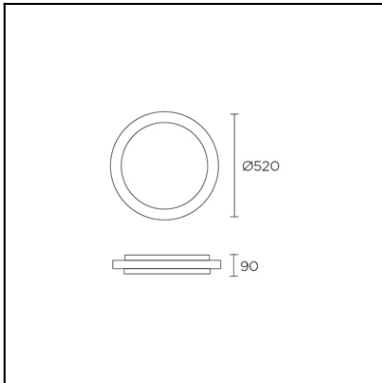

[Download photometric file .ldt / .ies](#)