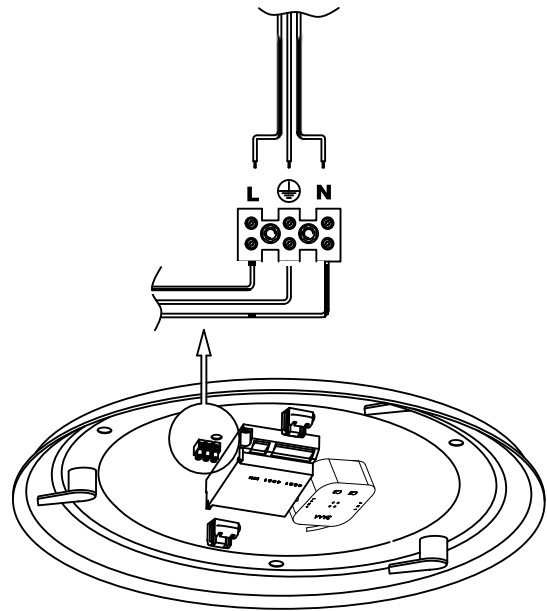

MATERIALS / FINISHES

Structure material:	Steel	Diffuser material:	Polycarbonate
Structure finish:	Grey	Diffuser finish:	Opal

GEAR

Gear included: Yes, electronic

Luminaire		Measur.		Lamp	
Code	514-GR	Code	514-GR	Code	-
Name	Plafón 22W+55W FC opal	Name	Plafón 22W+55W FC opal	Number	2
Line	Eulumdat	Date	29-12-2011	Position	
Efficiency	19.04%	Coordinate system	CG	Total Flux	6000.00 lm
Maximum value	354.02 cd	Position	C=0.00 G=0.00	Double Symmetrical	
Round Luminaire	Diam.	520 mm	Height	90 mm	
Round Luminous Area	Diam.	470 mm	Height	90 mm	
Horizontal Luminous Area	0.173494 m2	Emitting area on Plane 180°	0.042300 m2		
Emitting area on Plane 0°	0.042300 m2	Emitting area on Plane 270°	0.042300 m2		
Emitting area on Plane 90°	0.042300 m2	Glare area at 76°	0.083016 m2		
Symmetry Type	Double Symmetrical	Maximum Gamma Angle	180		
Measurement Distance	0.00	Measurement Flux	6000.00 lm		
Operator	Asselum T2	Source voltage			
Temperature	25.00 °C	Source current			
Humidity	60.00 %	Photocell			
Notes					

Line	Code	Luminaire Lamps		Flux [lm]	Pow. [W]	Q.ty
		Name				
Eulumdat	-	- -	38.50 W	3000.00	38.50	2
C.I.E.	46 77 94 90 19					
F UTE	0.17 E + 0.02 T					
		D DIN 5040				
		B NBN				
		B31				
		BZ 5				

Diam=520mm

C Halfplanes
 180.0 — 0.0
 270.0 — 90.0

ULOR 1.94 %
 DLOR 17.11 %
 RN 10.16 %

2

3

4

5

6