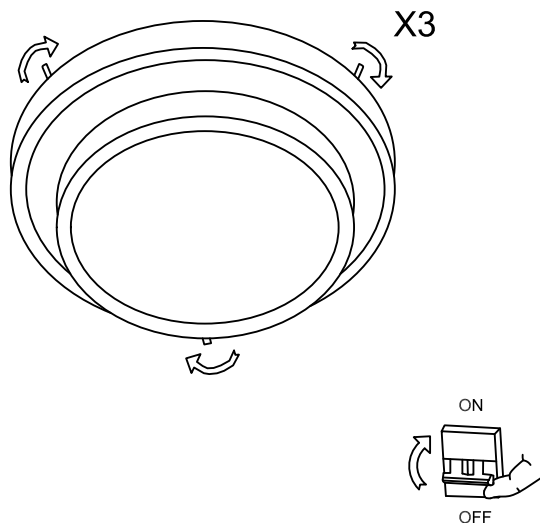

Type:	Ceiling fixture
IP Protection degrees:	IP23
Light source 1:	1 x 2GX13 55W
Light source 2:	1 x 2GX13 22W
Total power consumption (W):	66
Voltage / Frequency:	220-240V/50-60Hz
Warranty (Years):	2
Units per box:	2
Net Weight (Kg):	2.2
EAN:	8435111057049

MATERIALS / FINISHES

Structure material:	Steel	Diffuser material:	Polycarbonate
Structure finish:	Grey	Diffuser finish:	Opal

GEAR

Gear included: Yes, electronic

Luminaire		Measur.		Lamp	
Code	514-GR	Code	514-GR	Code	-
Name	Plafón 22W+55W FC opal	Name	Plafón 22W+55W FC opal	Number	2
Line	Eulumdat	Date	29-12-2011	Position	
Efficiency	19.04%	Coordinate system	CG	Total Flux	6000.00 lm
Maximum value	354.02 cd	Position	C=0.00 G=0.00	Double Symmetrical	
Round Luminaire	Diam.	520 mm	Height	90 mm	
Round Luminous Area	Diam.	470 mm	Height	90 mm	
Horizontal Luminous Area	0.173494 m2	Emitting area on Plane 180°	0.042300 m2		
Emitting area on Plane 0°	0.042300 m2	Emitting area on Plane 270°	0.042300 m2		
Emitting area on Plane 90°	0.042300 m2	Glare area at 76°	0.083016 m2		
Symmetry Type	Double Symmetrical	Maximum Gamma Angle	180		
Measurement Distance	0.00	Measurement Flux	6000.00 lm		
Operator	Asselum T2	Source voltage			
Temperature	25.00 °C	Source current			
Humidity	60.00 %	Photocell			
Notes					

Diam=520mm

C Halfplanes
 180.0 — 0.0
 270.0 — 90.0

ULOR 1.94 %
 DLOR 17.11 %
 RN 10.16 %

2

3

4

5

6