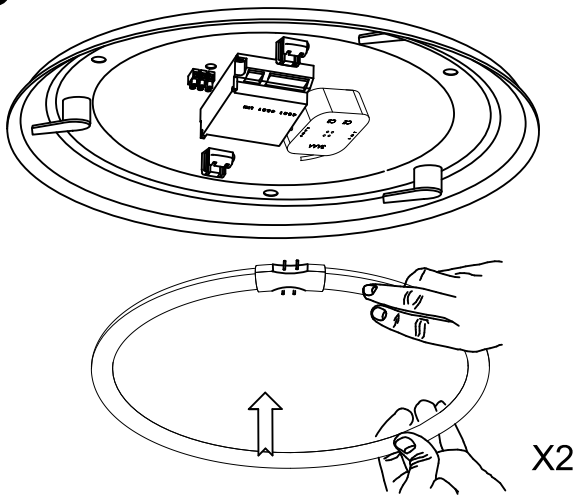

MATERIALS / FINISHES

Structure material:	Steel	Diffuser material:	Polycarbonate
Structure finish:	Grey	Diffuser finish:	Opal

GEAR

Gear included: Yes, electronic

Luminaire		Measur.		Lamp	
Code	514-GR	Code	514-GR	Code	-
Name	Plafón 22W+55W FC opal	Name	Plafón 22W+55W FC opal	Number	2
Line	Eulumdat	Date	29-12-2011	Position	
Efficiency	19.04%	Coordinate system	CG	Total Flux	6000.00 lm
Maximum value	354.02 cd	Position	C=0.00 G=0.00	Double Symmetrical	
Round Luminaire	Diam.	520 mm	Height	90 mm	
Round Luminous Area	Diam.	470 mm	Height	90 mm	
Horizontal Luminous Area	0.173494 m2	Emitting area on Plane 180°	0.042300 m2		
Emitting area on Plane 0°	0.042300 m2	Emitting area on Plane 270°	0.042300 m2		
Emitting area on Plane 90°	0.042300 m2	Glare area at 76°	0.083016 m2		
Symmetry Type	Double Symmetrical	Maximum Gamma Angle	180		
Measurement Distance	0.00	Measurement Flux	6000.00 lm		
Operator	Asselum T2	Source voltage			
Temperature	25.00 °C	Source current			
Humidity	60.00 %	Photocell			
Notes					

Line	Code	Luminaire Lamps		Flux [lm]	Pow. [W]	Q.ty
		Name				
Eulumdat	-	- -	38.50 W	3000.00	38.50	2
C.I.E.	46 77 94 90 19					
F UTE	0.17 E + 0.02 T					
		D DIN 5040				
		B NBN				
		B31				
		BZ 5				

Diam=520mm

C Halfplanes
 180.0 — 0.0
 270.0 — 90.0

ULOR 1.94 %
 DLOR 17.11 %
 RN 10.16 %

2

3

4

5

6