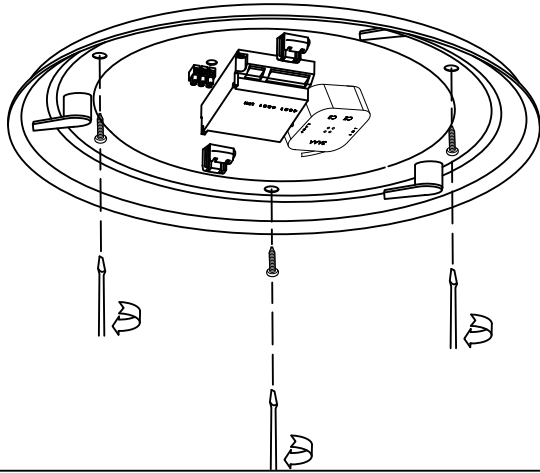

MATERIALS / FINISHES

Structure material:	Steel	Diffuser material:	Polycarbonate
Structure finish:	Grey	Diffuser finish:	Opal

GEAR

Gear included: Yes, electronic

Luminaire		Measur.		Lamp	
Code	514-GR	Code	514-GR	Code	-
Name	Plafón 22W+55W FC opal	Name	Plafón 22W+55W FC opal	Number	2
Line	Eulumdat	Date	29-12-2011	Position	
Efficiency	19.04%	Coordinate system	CG	Total Flux	6000.00 lm
Maximum value	354.02 cd	Position	C=0.00 G=0.00	Double Symmetrical	
Round Luminaire	Diam.	520 mm	Height	90 mm	
Round Luminous Area	Diam.	470 mm	Height	90 mm	
Horizontal Luminous Area	0.173494 m2	Emitting area on Plane 180°	0.042300 m2		
Emitting area on Plane 0°	0.042300 m2	Emitting area on Plane 270°	0.042300 m2		
Emitting area on Plane 90°	0.042300 m2	Glare area at 76°	0.083016 m2		
Symmetry Type	Double Symmetrical	Maximum Gamma Angle	180		
Measurement Distance	0.00	Measurement Flux	6000.00 lm		
Operator	Asselum T2	Source voltage			
Temperature	25.00 °C	Source current			
Humidity	60.00 %	Photocell			
Notes					

Diam=520mm

C Halfplanes
 180.0 — 0.0
 270.0 — 90.0

ULOR 1.94 %
 DLOR 17.11 %
 RN 10.16 %

2

3

4

5

6