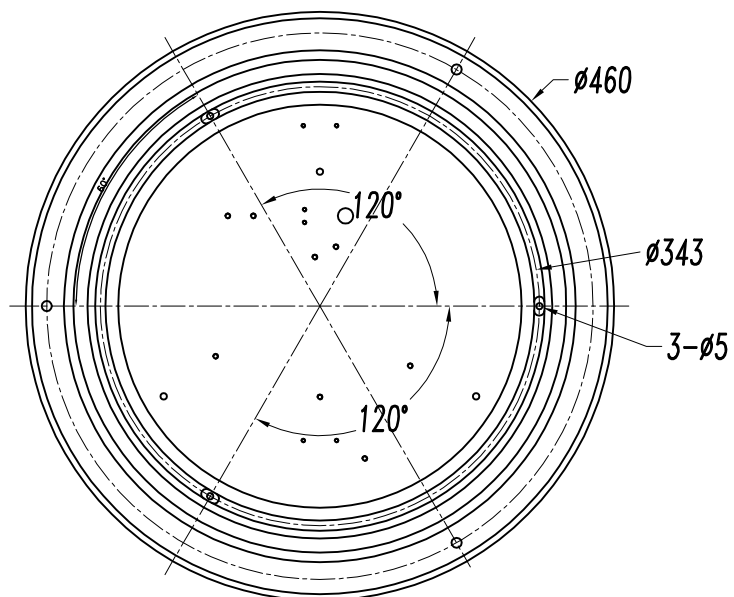

Type:	Ceiling fixture
IP Protection degrees:	IP23
Light source 1:	1 x 2GX13 55W
Light source 2:	1 x 2GX13 22W
Total power consumption (W):	66
Voltage / Frequency:	220-240V/50-60Hz
Warranty (Years):	2
Units per box:	2
Net Weight (Kg):	2.2
EAN:	8435111057049

MATERIALS / FINISHES

Structure material:	Steel	Diffuser material:	Polycarbonate
Structure finish:	Grey	Diffuser finish:	Opal

GEAR

Gear included: Yes, electronic

Luminaire		Measur.		Lamp	
Code	514-GR	Code	514-GR	Code	-
Name	Plafón 22W+55W FC opal	Name	Plafón 22W+55W FC opal	Number	2
Line	Eulumdat	Date	29-12-2011	Position	
Efficiency	19.04%	Coordinate system	CG	Total Flux	6000.00 lm
Maximum value	354.02 cd	Position	C=0.00 G=0.00	Double Symmetrical	
Round Luminaire	Diam.	520 mm	Height	90 mm	
Round Luminous Area	Diam.	470 mm	Height	90 mm	
Horizontal Luminous Area	0.173494 m2	Emitting area on Plane 180°	0.042300 m2		
Emitting area on Plane 0°	0.042300 m2	Emitting area on Plane 270°	0.042300 m2		
Emitting area on Plane 90°	0.042300 m2	Glare area at 76°	0.083016 m2		
Symmetry Type	Double Symmetrical	Maximum Gamma Angle	180		
Measurement Distance	0.00	Measurement Flux	6000.00 lm		
Operator	Asselum T2	Source voltage			
Temperature	25.00 °C	Source current			
Humidity	60.00 %	Photocell			
Notes					

Line	Code	Luminaire Lamps		Flux [lm]	Pow. [W]	Q.ty
		Name				
Eulumdat	-	- -	38.50 W	3000.00	38.50	2
C.I.E.	46 77 94 90 19					
F UTE	0.17 E + 0.02 T					
		D DIN 5040				
		B NBN				
		B31				
		BZ 5				

Diam=520mm

C Halfplanes
 180.0 — 0.0
 270.0 — 90.0

ULOR 1.94 %
 DLOR 17.11 %
 RN 10.16 %

2

3

4

5

6