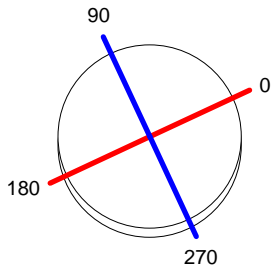

MATERIALS / FINISHES

Structure material:	Steel	Diffuser material:	Polycarbonate
Structure finish:	Grey	Diffuser finish:	Opal

GEAR

Gear included: Yes, electronic

Luminaire		Measur.		Lamp	
Code	514-GR	Code	514-GR	Code	-
Name	Plafón 22W+55W FC opal	Name	Plafón 22W+55W FC opal	Number	2
Line	Eulumdat	Date	29-12-2011	Position	
Efficiency	19.04%	Coordinate system	CG	Total Flux	6000.00 lm
Maximum value	354.02 cd	Position	C=0.00 G=0.00	Double Symmetrical	
Round Luminaire	Diam.	520 mm	Height	90 mm	
Round Luminous Area	Diam.	470 mm	Height	90 mm	
Horizontal Luminous Area	0.173494 m2	Emitting area on Plane 180°	0.042300 m2		
Emitting area on Plane 0°	0.042300 m2	Emitting area on Plane 270°	0.042300 m2		
Emitting area on Plane 90°	0.042300 m2	Glare area at 76°	0.083016 m2		
Symmetry Type	Double Symmetrical	Maximum Gamma Angle	180		
Measurement Distance	0.00	Measurement Flux	6000.00 lm		
Operator	Asselum T2	Source voltage			
Temperature	25.00 °C	Source current			
Humidity	60.00 %	Photocell			
Notes					

Diam=520mm

C Halfplanes
 180.0 — 0.0
 270.0 — 90.0

ULOR 1.94 %
 DLOR 17.11 %
 RN 10.16 %

2

3

4

5

6