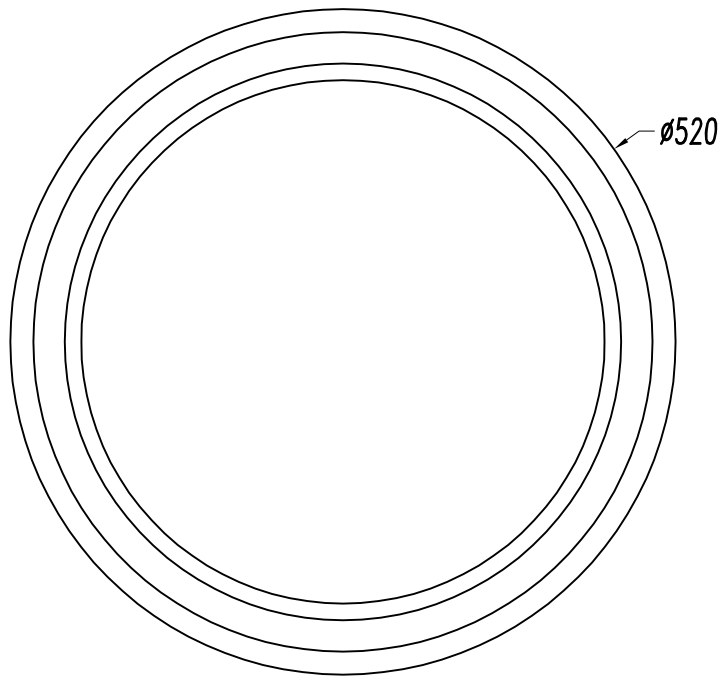

Type:	Ceiling fixture
IP Protection degrees:	IP23
Light source 1:	1 x 2GX13 55W
Light source 2:	1 x 2GX13 22W
Total power consumption (W):	66
Voltage / Frequency:	220-240V/50-60Hz
Warranty (Years):	2
Units per box:	2
Net Weight (Kg):	2.2
EAN:	8435111057049

MATERIALS / FINISHES

Structure material:	Steel	Diffuser material:	Polycarbonate
Structure finish:	Grey	Diffuser finish:	Opal

GEAR

Gear included: Yes, electronic

Luminaire		Measur.		Lamp	
Code	514-GR	Code	514-GR	Code	-
Name	Plafón 22W+55W FC opal	Name	Plafón 22W+55W FC opal	Number	2
Line	Eulumdat	Date	29-12-2011	Position	
Efficiency	19.04%	Coordinate system	CG	Total Flux	6000.00 lm
Maximum value	354.02 cd	Position	C=0.00 G=0.00	Double Symmetrical	
Round Luminaire	Diam.	520 mm	Height	90 mm	
Round Luminous Area	Diam.	470 mm	Height	90 mm	
Horizontal Luminous Area	0.173494 m2	Emitting area on Plane 180°	0.042300 m2		
Emitting area on Plane 0°	0.042300 m2	Emitting area on Plane 270°	0.042300 m2		
Emitting area on Plane 90°	0.042300 m2	Glare area at 76°	0.083016 m2		
Symmetry Type	Double Symmetrical	Maximum Gamma Angle	180		
Measurement Distance	0.00	Measurement Flux	6000.00 lm		
Operator	Asselum T2	Source voltage			
Temperature	25.00 °C	Source current			
Humidity	60.00 %	Photocell			
Notes					

Line	Code	Luminaire Lamps		Flux [lm]	Pow. [W]	Q.ty
		Name				
Eulumdat	-	- -	38.50 W	3000.00	38.50	2
C.I.E.	46 77 94 90 19					
F UTE	0.17 E + 0.02 T					
		D DIN 5040				
		B NBN				
		B31				
		BZ 5				

Diam=520mm

C Halfplanes
 180.0 — 0.0
 270.0 — 90.0

ULOR 1.94 %
 DLOR 17.11 %
 RN 10.16 %

2

3

4

5

6