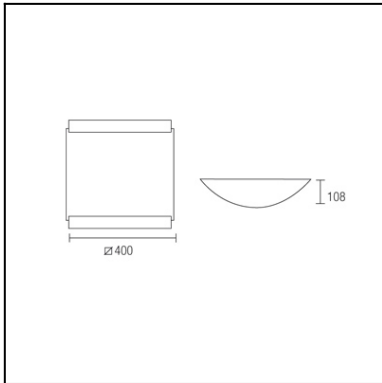

The photograph may not match the reference exactly. Please read the product description to identify the finish.

Download photometric file .ldt /.ies

TECHNICAL CHARACTERISTICS

Type:	Ceiling fixture
IP Protection degrees:	IP20
Light source 1: Bulb included	1 x
Light source 2: Bulb specified at the product label	2 x E27 MAX 100W
Total power consumption (W):	200
Voltage / Frequency:	220-240V/50-60Hz
Warranty:	2
Units per box:	3
Net Weight (Kg):	0.000