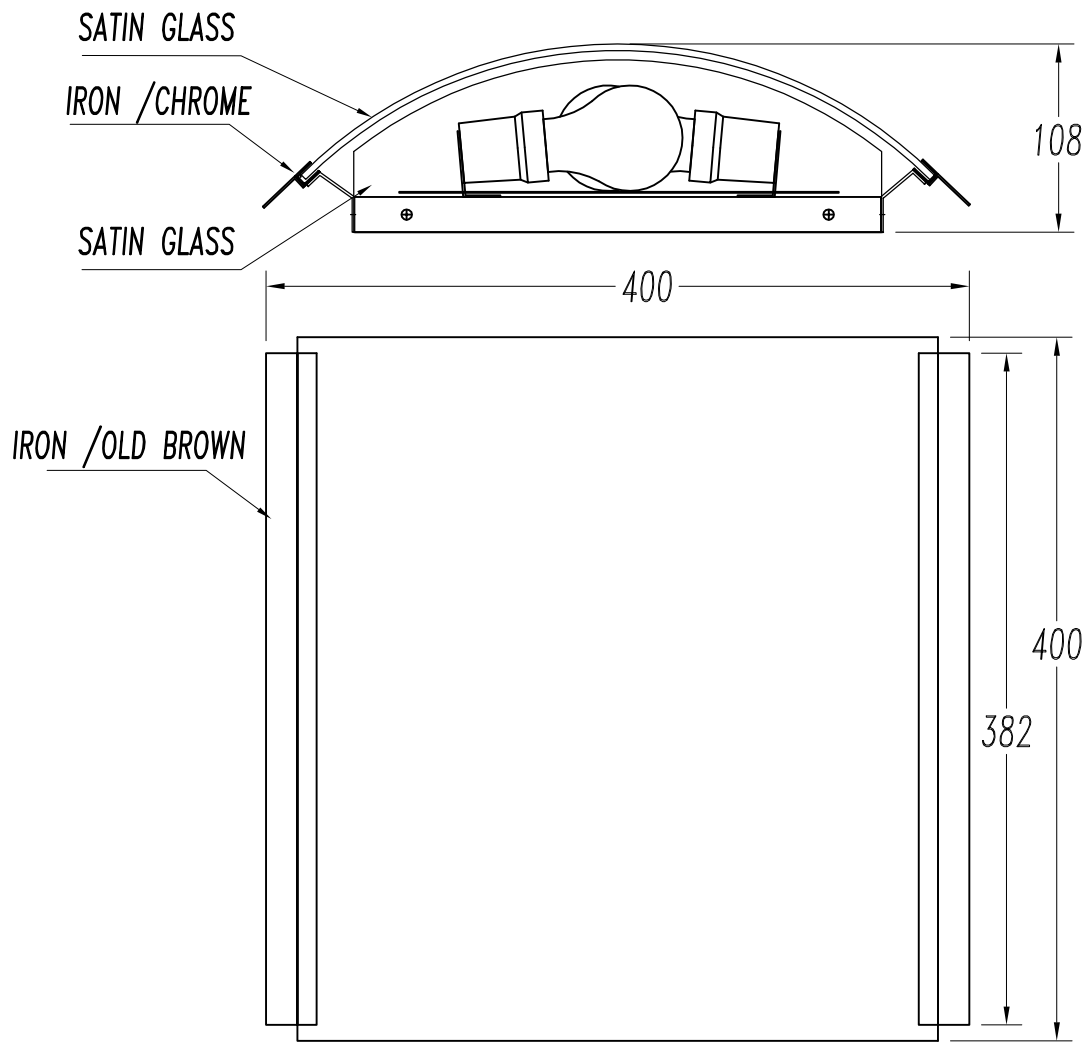

The photograph may not match the reference exactly. Please read the product description to identify the finish.

Download photometric file .ldt /.ies

TECHNICAL CHARACTERISTICS

Type:	Ceiling fixture
IP Protection degrees:	IP20
Light source 1: Bulb included	1 x
Light source 2: Bulb specified at the product label	2 x E27 MAX 100W
Total power consumption (W):	200
Voltage / Frequency:	220-240V/50-60Hz
Warranty:	2
Units per box:	3
Net Weight (Kg):	0.000

MATERIALS / FINISHES

Structure material: Steel

Diffuser material: Glass

Structure finish: Chrome
Old brown

Diffuser finish: Satin

1

2

3