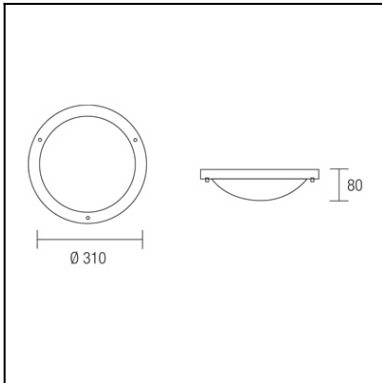

The photograph may not match the reference exactly. Please read the product description to identify the finish.

[Download photometric file .ldt /.ies](#)

[Click on image to download energy label](#)

## TECHNICAL CHARACTERISTICS

Type:	Ceiling fixture
IP Protection degrees:	IP23
Light source 1:	1 x R7s MAX 100W
Bulb included:	1 x R7s MAX 80W
Total power consumption (W):	100
Voltage / Frequency:	220-240V/50-60Hz
Warranty (Years):	2
Units per box:	6
Net Weight (Kg):	1.345
EAN:	8435071403016