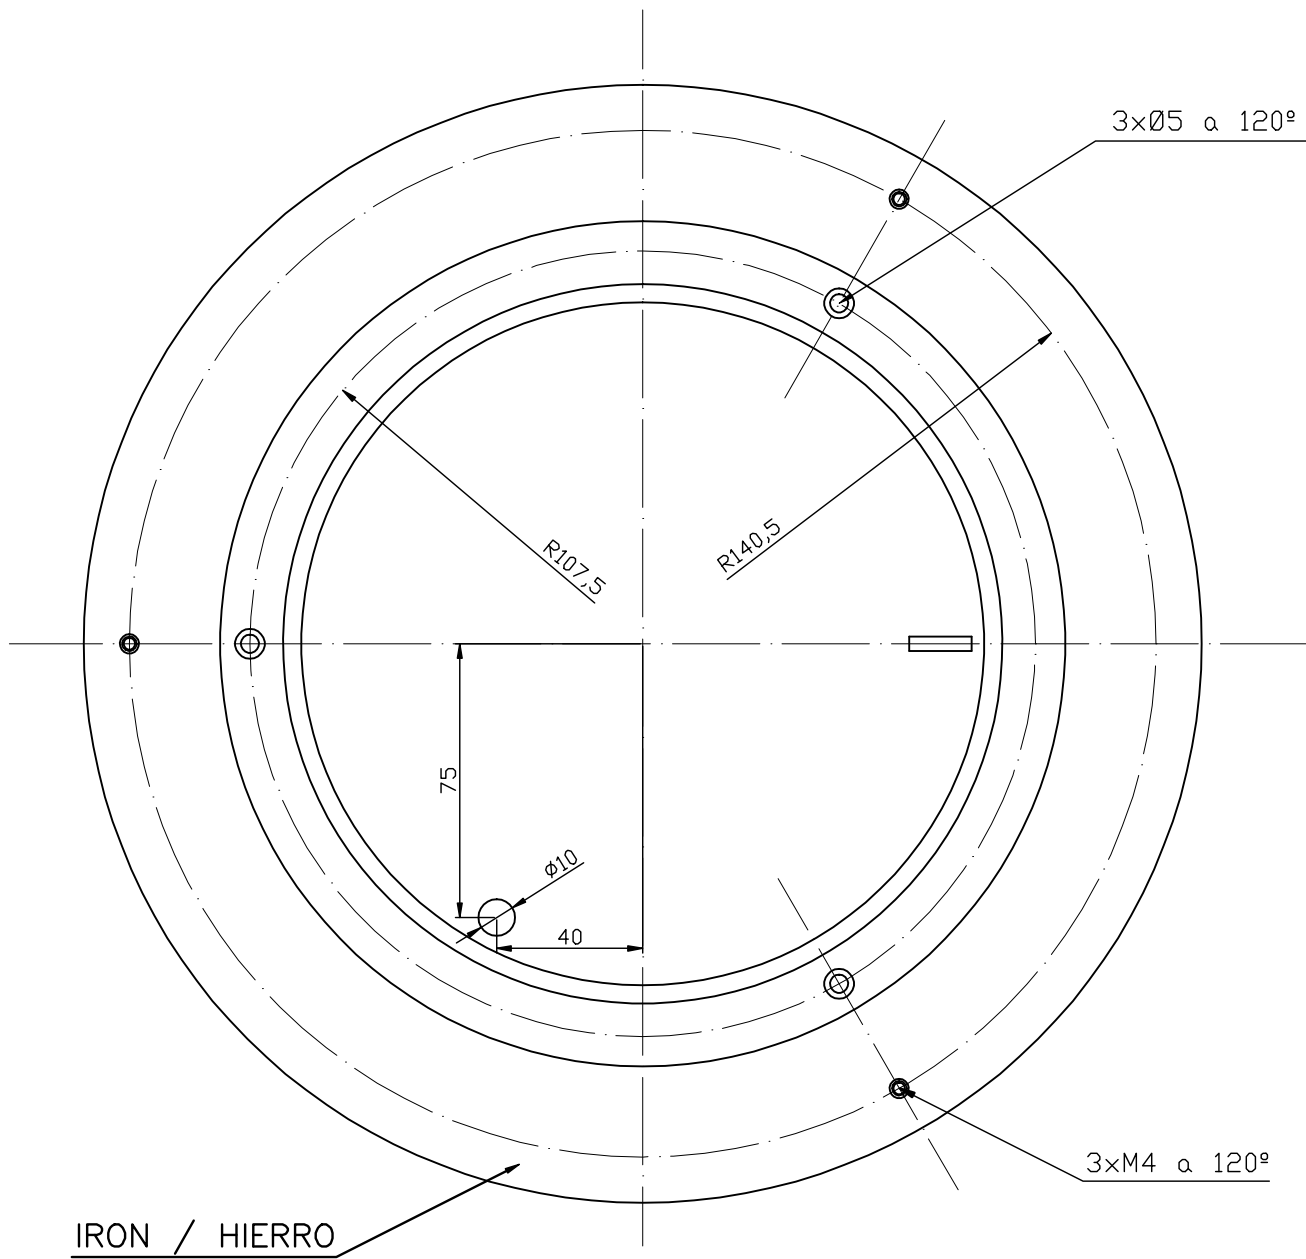

The photograph may not match the reference exactly. Please read the product description to identify the finish.

[Download photometric file .ldt /.ies](#)

[Click on image to download energy label](#)

## TECHNICAL CHARACTERISTICS

Type:	Ceiling fixture
IP Protection degrees:	IP23
Light source 1:	1 x R7s MAX 100W
Bulb included:	1 x R7s MAX 80W
Total power consumption (W):	100
Voltage / Frequency:	220-240V/50-60Hz
Warranty (Years):	2
Units per box:	6
Net Weight (Kg):	1.345
EAN:	8435071403016

## MATERIALS / FINISHES

**Structure material:** Steel

**Structure finish:** Satin  
nickel

**Diffuser material:** Glass

**Diffuser finish:** Sandblasted

LED5.C4

IMC 271-NS