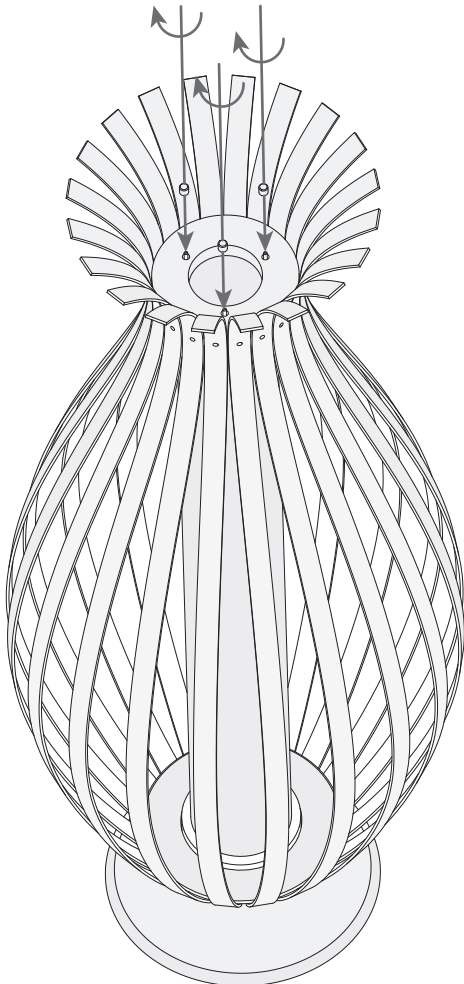

Design by Gemma Bernal

The photograph may not match the reference exactly. Please read the product description to identify the finish.

Download photometric file .ldt / .ies

Click on image to download energy label

### TECHNICAL CHARACTERISTICS

Type:	Floor lamp
IP Protection degrees:	IP20
Light source 1:	330 x LED 22W Warm White - 3000K 1870 lm <sup>(0)</sup> CRI 80
Voltage / Frequency:	100-240V/50-60Hz
Warranty (Years):	2
Option to extend the guarantee (Years):	5

### MATERIALS / FINISHES

<b>Structure material:</b>	Steel Wood	<b>Diffuser material:</b>	Methacrylate
<b>Structure finish:</b>	Painted rust	<b>Diffuser finish:</b>	Opal

### GEAR

Multi-voltage electronic gear included (100-240V / 50-60Hz)

1

2

3

4