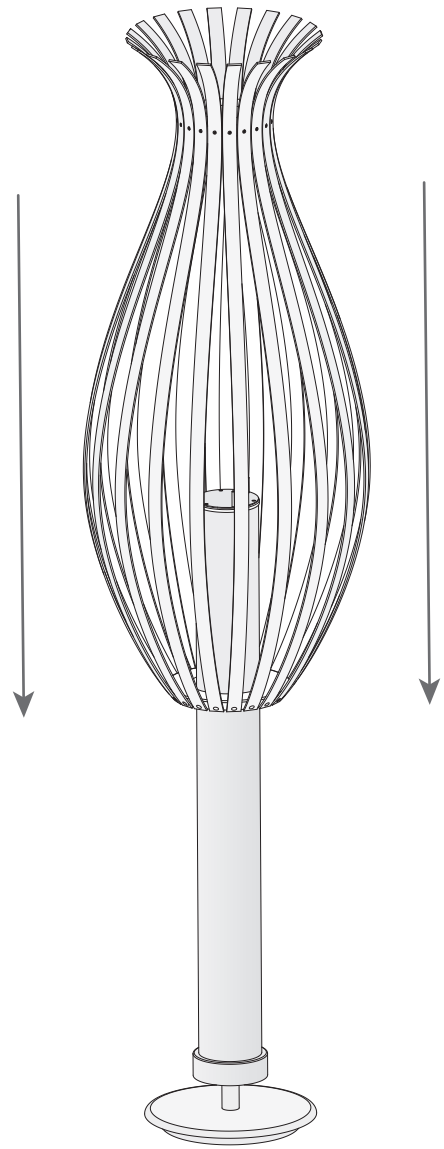

Design by Gemma Bernal

The photograph may not match the reference exactly. Please read the product description to identify the finish.

Download photometric file .ldt / .ies

Click on image to download energy label

### TECHNICAL CHARACTERISTICS

Type:	Floor lamp
IP Protection degrees:	IP20
Light source 1:	330 x LED 22W Warm White - 3000K 1870 lm <sup>(0)</sup> CRI 80
Voltage / Frequency:	100-240V/50-60Hz
Warranty (Years):	2
Option to extend the guarantee (Years):	5

### MATERIALS / FINISHES

<b>Structure material:</b>	Steel Wood	<b>Diffuser material:</b>	Methacrylate
<b>Structure finish:</b>	Painted rust	<b>Diffuser finish:</b>	Opal

### GEAR

Multi-voltage electronic gear included (100-240V / 50-60Hz)

1

2

3

4