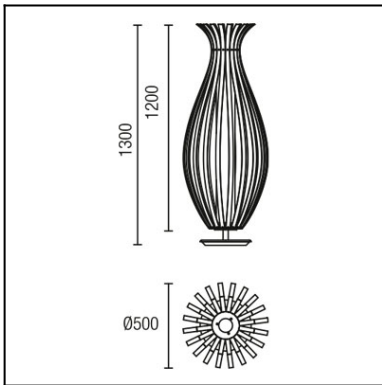

Design by Gemma Bernal

The photograph may not match the reference exactly. Please read the product description to identify the finish.

Download photometric file .ldt / .ies

Click on image to download energy label

### TECHNICAL CHARACTERISTICS

Type:	Floor lamp
IP Protection degrees:	IP20
Light source 1:	330 x LED 22W Warm White - 3000K 1870 lm <sup>(0)</sup> CRI 80
Voltage / Frequency:	100-240V/50-60Hz
Warranty (Years):	2
Option to extend the guarantee (Years):	5