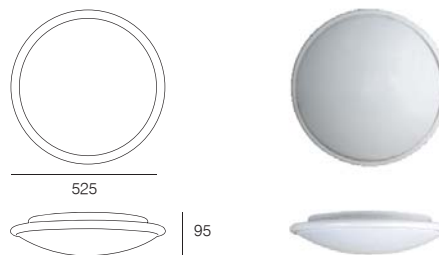

Weight (kg)	3K and 4K	5K						
0.7	CRI >85	CRI >75						IP40

TOTAL SYSTEM POWER CONSUMPTION = 20W / 30W

CODE ORDERING GUIDE: PRODUCT CODE /DIMMING SUFFIX (if required) – COLOUR SUFFIX
Example: 1587-3K-01 or 1587-3K/DALI-01

WATTAGE	COLOUR TEMPERATURE	> 55° WIDE		HOT LED LUMENS
		PRODUCT CODES		
20W	3K	1587-3K		2250
	4K	1587-4K		2340
	5K	1587-5K		2400
30W	3K	1588-3K		3260
	4K	1588-4K		3390
	3K	1588-3K		3480

DIMMING OPTIONS: ADD SUFFIX AFTER THE CODE		20W	30W
/DALI	Dali Dimming	✓	✓
/DSI	Digital Dimming	✓	✓
	Switch Dim	✓	✓
/AD	Analogue Dimming 1-10V	✓	✓
	Leading & Trailing edge mains dimming	STANDARD	STANDARD

COLOUR OPTIONS: ADD SUFFIX AFTER THE CODE

- -01 Satin White
- -16 Polished Chrome

Polished Chrome