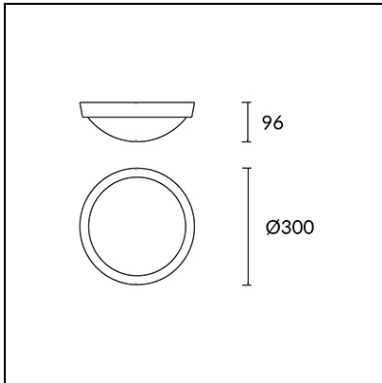

BUBBLE

15-5298-21-M1

The photograph may not match the reference exactly. Please read the product description to identify the finish.

Download photometric file .ldt /.ies

Click on image to download energy label

TECHNICAL CHARACTERISTICS

Type:	Ceiling fixture
IP Protection degrees:	IP44
Light source 1: Bulb specified at the product label	48 x LED Samsung 12.5W Warm White - 3000K 1750 lm ^(N) CRI 80
Total power consumption (W):	15,3
Voltage / Frequency:	100-240V/50-60Hz
Warranty:	2
Option to extend the guarantee:	5
Units per box:	6
Net Weight (Kg):	
EAN Code:	8435381437589
CFM:	0.00