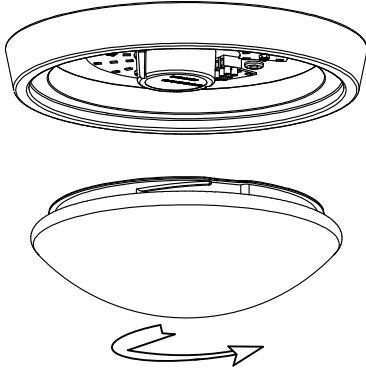

BUBBLE

15-5298-21-M1

The photograph may not match the reference exactly. Please read the product description to identify the finish.

Download photometric file .ldt /.ies

Click on image to download energy label

TECHNICAL CHARACTERISTICS

Type:	Ceiling fixture
IP Protection degrees:	IP44
Light source 1: Bulb specified at the product label	48 x LED Samsung 12.5W Warm White - 3000K 1750 lm ^(N) CRI 80
Total power consumption (W):	15,3
Voltage / Frequency:	100-240V/50-60Hz
Warranty:	2
Option to extend the guarantee:	5
Units per box:	6
Net Weight (Kg):	
EAN Code:	8435381437589
CFM:	0.00

MATERIALS / FINISHES

Structure material: Steel

Diffuser material: Acrylic

Structure finish: Chrome

Diffuser finish: Matt opal

GEAR

Multi-voltage electronic gear included (Yes)

1