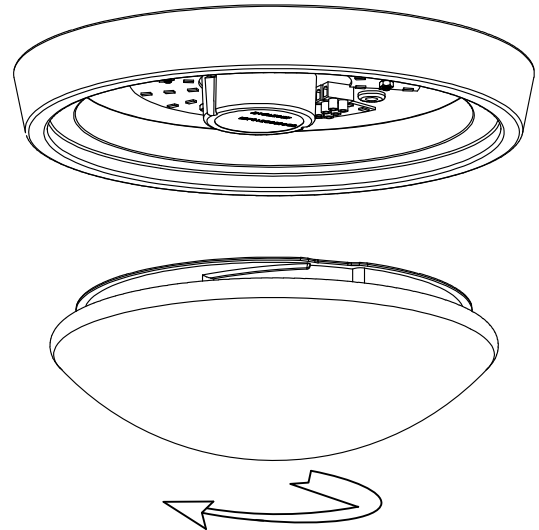

### TECHNICAL CHARACTERISTICS

Type:	Ceiling fixture
IP Protection degrees:	IP44
Light source 1: Bulb specified at the product label	72 x LED Samsung 19W Warm White - 3000K 2620 lm <sup>(N)</sup> CRI 80
Total power consumption (W):	21,2
Voltage / Frequency:	100-240V/50-60Hz
Warranty:	2
Option to extend the guarantee:	5
Units per box:	6
Net Weight (Kg):	
EAN Code:	8435381437596
CFM:	0.00

### GEAR

Multi-voltage electronic gear included (Yes)

**1**

**2**

**3**

**4**

**5**

**6**