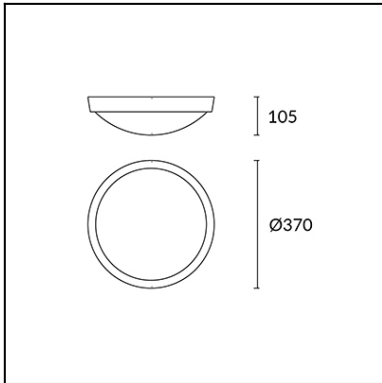

Download photometric file .ldt /.ies