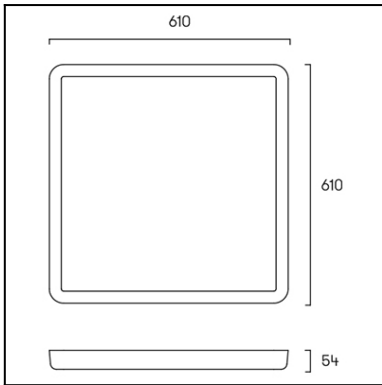

Design by Josep Patsi

The photograph may not match the reference exactly. Please read the product description to identify the finish.

Download photometric file .ldt /.ies

Click on image to download energy label

TECHNICAL CHARACTERISTICS

Type:	Ceiling fixture
IP Protection degrees:	IP23
Light source 1:	672 x LED Refond
Bulb specified at the product label	55W Warm White - 3000K 5280 lm ^(N) CRI 80
Total power consumption (W):	54
Voltage / Frequency:	100-240VAC/50-60Hz
Warranty:	2
Option to extend the guarantee:	5
Units per box:	4
Net Weight (Kg):	7.855
EAN Code:	8435111093023