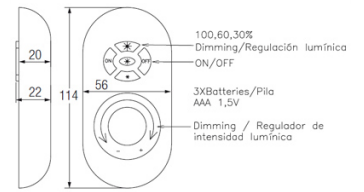

71-2241-00-00

Controller with remote control

IP20