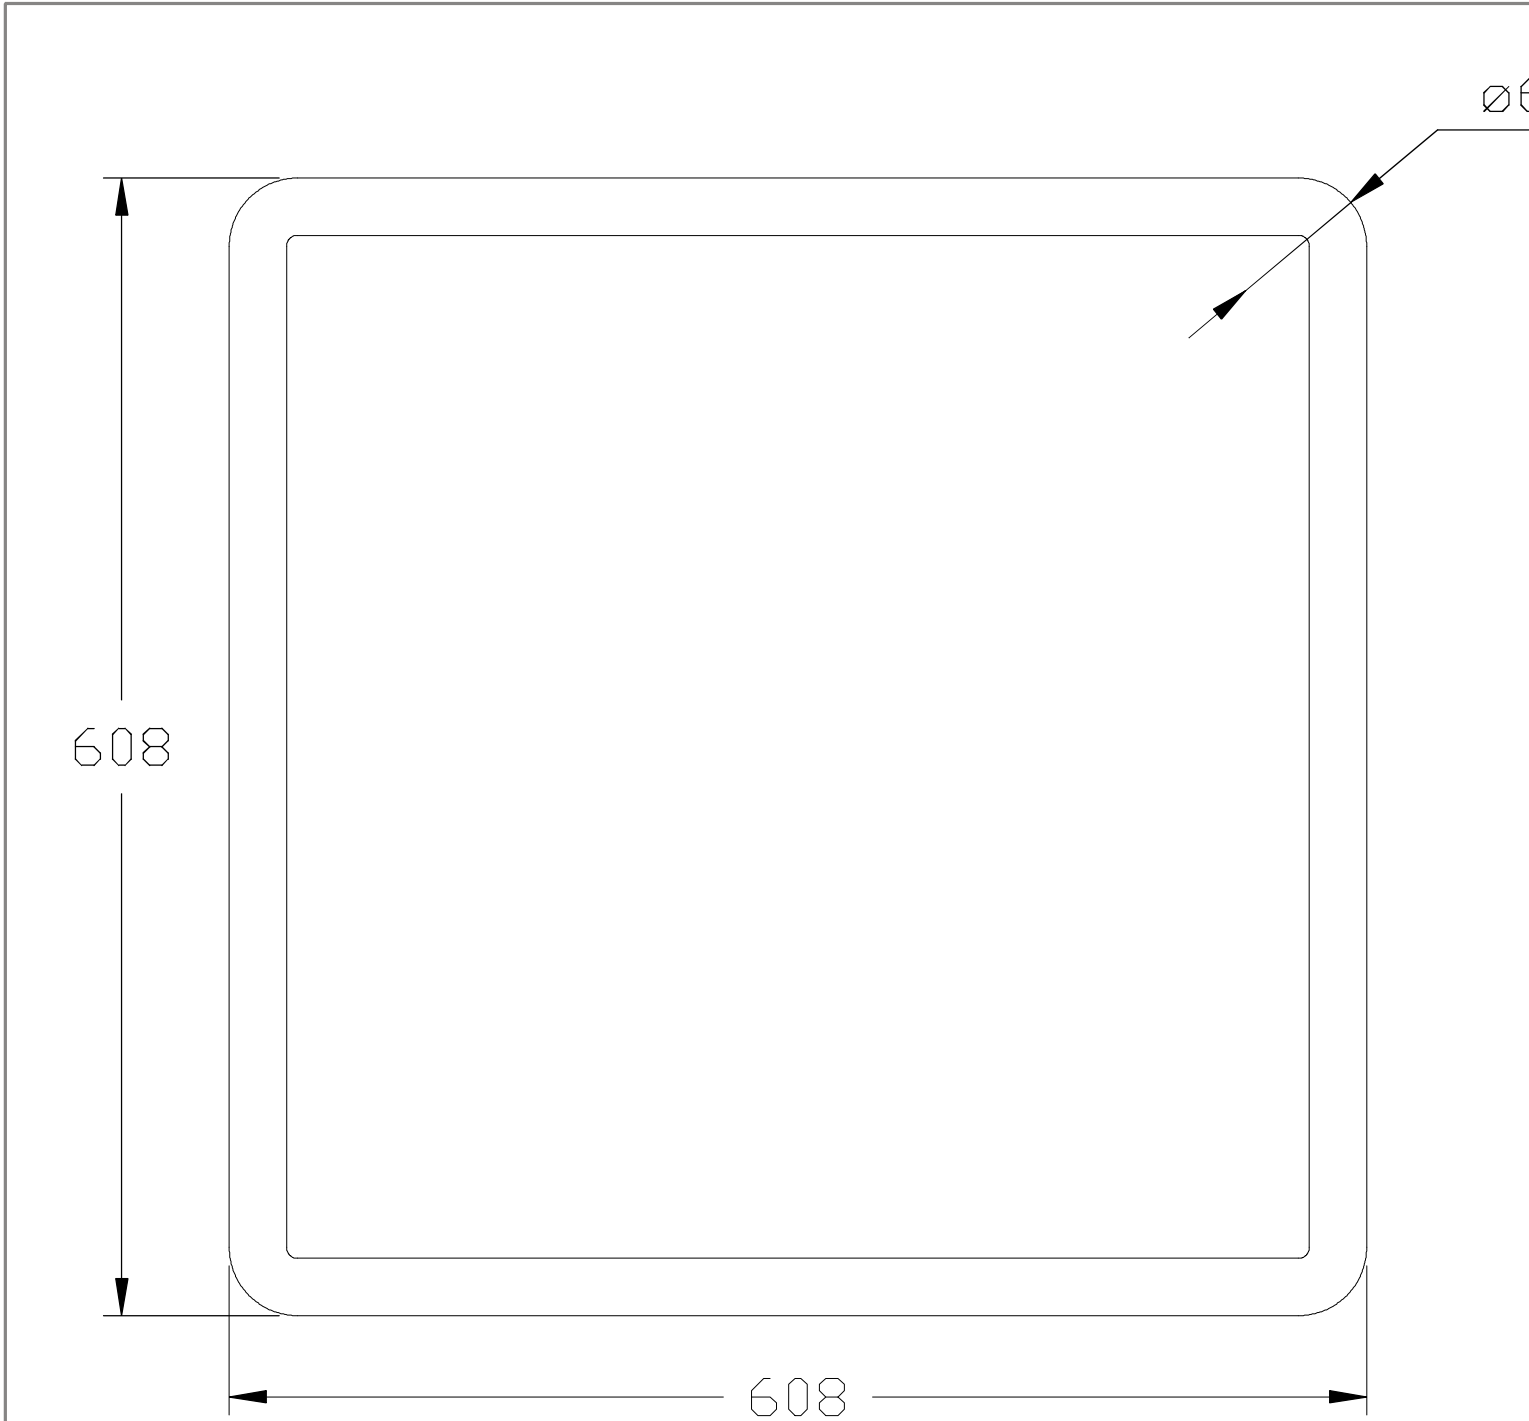

polystyrene /
poliestireno

polyurethane /
poliuretano