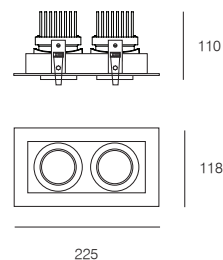

ALSO AVAILABLE IN 1 OR 3 LIGHT VERSION

Weight (kg)	3K and 4K CRI >85	5K CRI >75	35°	180°	108x210	F	SELV		CE	IP44

TOTAL SYSTEM POWER CONSUMPTION = 2x8W /2x13W /2x22W

CODE ORDERING GUIDE: PRODUCT CODE /DIMMING SUFFIX (if required) – COLOUR SUFFIX
Example: 1457-2L-SP-3K-8W-01 or 1457-2L-SP-3K-8W/DALI-01

WATT	COLOUR TEMP.	24° SP	36° FL	HOT LED LUMENS
		PRODUCT CODES		
2x8W	3K	1457-2L-SP-3K-8W	1457-2L-FL-3K-8W	1656
	4K	1457-2L-SP-4K-8W	1457-2L-FL-4K-8W	1740
	5K	1457-2L-SP-5K-8W	1457-2L-FL-5K-8W	1776
2x13W	3K	1457-2L-SP-3K-13W	1457-2L-FL-3K-13W	3038
	4K	1457-2L-SP-4K-13W	1457-2L-FL-4K-13W	3214
	5K	1457-2L-SP-5K-13W	1457-2L-FL-5K-13W	3292
2x22W	3K	1457-2L-SP-3K-22W	1457-2L-FL-3K-22W	4828
	4K	1457-2L-SP-4K-22W	1457-2L-FL-4K-22W	5168
	5K	1457-2L-SP-5K-22W	1457-2L-FL-5K-22W	5236

DIMMING OPTIONS: ADD SUFFIX AFTER THE CODE

		8W	13W	22W
/DALI	Dali Dimming	✓	✓	✓
/DSI	Digital Dimming	✓	✓	✓
	Switch Dim	✓	✓	✓
/AD	Analogue Dimming 1-10V	✓	✓	✓
	Leading & Trailing edge mains dimming	STANDARD	STANDARD	STANDARD

TRIM COLOUR OPTIONS: ADD SUFFIX AFTER THE CODE

- -01 Satin White
- -06 Matte Black
- -10 Bright Silver