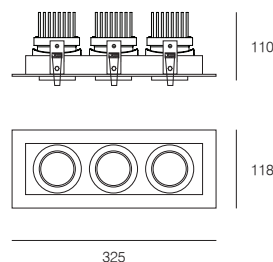

ALSO AVAILABLE IN 1 OR 2 LIGHT VERSION

Weight (kg)	3K and 4K	5K								IP44
0.9	CRI >85	CRI >75	35°	180°	108x310	F	SELV	□	CE	IP44

TOTAL SYSTEM POWER CONSUMPTION = 3x8W /3x13W /3x22W

CODE ORDERING GUIDE: PRODUCT CODE /DIMMING SUFFIX (if required) – COLOUR SUFFIX
 Example: 1457-3L-SP-3K-8W-01 or 1457-3L-SP-3K-8W/DALI-01