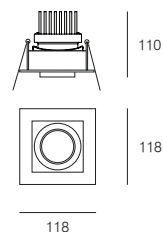

1457

Retra

**CONSTRUCTION & DESIGN**

- Recessed LED adjustable downlight
- Housing and trim is constructed in steel and the trim is finished in satin white, matte black or bright silver powdercoat paint
- Recessed matte black housing with snout detail creating a narrow beam for accent low glare lighting performance
- Contemporary adjustable LED downlight with high lumen output of up to 22W
- Ideal for spaces such as retail stores, galleries, foyers, hotels, corridors, function rooms, living areas

ALSO AVAILABLE IN 2 OR 3 LIGHT VERSION

Weight (kg)	3K and 4K	5K								IP44
0.3	CRI >85	CRI >75	35°	180°	103x100	F	SELV		CE	IP44

TOTAL SYSTEM POWER CONSUMPTION = 8W /13W/22W

CODE ORDERING GUIDE: PRODUCT CODE /DIMMING SUFFIX (if required) – COLOUR SUFFIX
 Example: 1457-SP-3K-8W-01 or 1457-SP-3K-8W/DALI-01