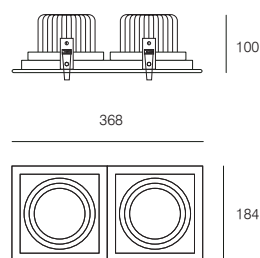

ALSO AVAILABLE IN 1 & 3 LIGHT VERSION

Weight (kg)	3K and 4K	5K	354x170	30°	F	III			IP54
2.0	CRI >85	CRI >75							

TOTAL SYSTEM POWER CONSUMPTION = 2x13W /2x22W /2x28W

CODE ORDERING GUIDE: PRODUCT CODE /DIMMING SUFFIX (if required) – COLOUR SUFFIX
Example: 1420-2L-3K-13W-01 or 1420-2L-3K-13W/DALI-01

WATTAGE	COLOUR TEMPERATURE	55° BEAM ANGLE	HOT LED LUMENS
		PRODUCT CODES	
2x13W	3K	1420-2L-3K-13W	3038
	4K	1420-2L-4K-13W	3214
	5K	1420-2L-5K-13W	3292
2x22W	3K	1420-2L-3K-22W	4828
	4K	1420-2L-4K-22W	5168
	5K	1420-2L-5K-22W	5236
2x28W	3K	1416-2L-3K	6624
	4K	1416-2L-4K	6960
	5K	1416-2L-5K	7104

DIMMING OPTIONS: ADD SUFFIX AFTER THE CODE

		2x13W	2x22W	2x28W
/DALI	Dali Dimming	✓	✓	✓
/DSI	Digital Dimming	✓	✓	✓
	Switch Dim	✓	✓	✓
/AD	Analogue Dimming 1-10V	✓	✓	✓
/DIM	Leading & Trailing edge mains dimming	STANDARD	STANDARD	✓
	Non-dimmable			STANDARD

TRIM COLOUR OPTIONS: ADD SUFFIX AFTER THE CODE

- -01 Satin White
- -06 Matte Black