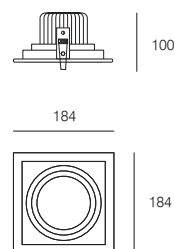

ALSO AVAILABLE IN 2 & 3 LIGHT VERSION

Weight (kg)	3K and 4K	5K	170x170	30°	F	SELV			IP54
1.0	CRI >85	CRI >75							

TOTAL SYSTEM POWER CONSUMPTION = 13W/22W/28W

CODE ORDERING GUIDE: PRODUCT CODE /DIMMING SUFFIX (if required) – COLOUR SUFFIX
 Example: 1420-3K-13W-01 or 1420-3K-13W/DALI-01