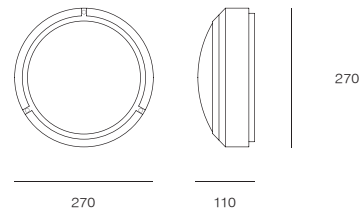

Weight (kg)	3K and 4K	5K					
1.6	CRI >85	CRI >75					

TOTAL SYSTEM POWER CONSUMPTION = 13W / 22W

CODE ORDERING GUIDE: PRODUCT CODE – COLOUR SUFFIX

Example: 1358-3K-13W-03

WATTAGE	COLOUR TEMPERATURE		HOT LED LUMENS
13W	3K		1519
	4K		1607
	5K		1646
22W	3K		2414
	4K		2584
	5K		2618