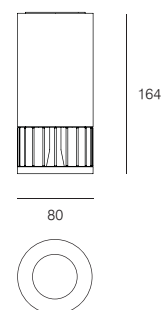

Weight (kg)	3K and 4K	5K								
0.7	CRI >85	CRI >75								

TOTAL SYSTEM POWER CONSUMPTION = 13W / 22W

CODE ORDERING GUIDE: PRODUCT CODE /DIMMING SUFFIX (if required) – COLOUR SUFFIX
 Example: 1307-SP-3K-13W-01