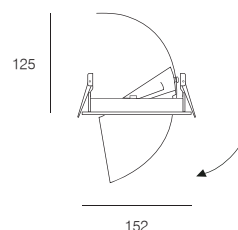

Quick connect

| | | | | | | | | |
|-------------|-----------|---------|------|-----|-----|---|------|------|
| Weight (kg) | 3K and 4K | 5K | | | | | | |
| 0.9 | CRI >85 | CRI >75 | 350° | 80° | 143 | F | SELV | IP44 |