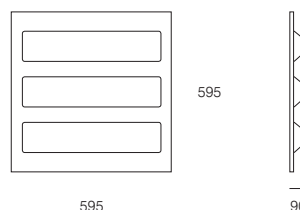

Weight (kg)	3K and 4K	5K						
6.5	CRI >85	CRI >75						

TOTAL SYSTEM POWER CONSUMPTION = 28W / 38W / 45W

CODE ORDERING GUIDE: PRODUCT CODE /DIMMING SUFFIX (if required) – COLOUR SUFFIX
Example: 1220-3K-01 or 1220-3K/DALI-01