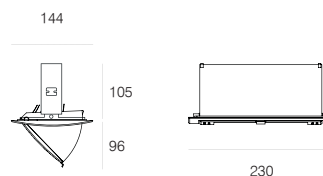

Easily connects

30W Driver - IP64

45W/60W Driver - IP64

Weight (kg)	3K and 4K	5K							IP44
1.3	CRI >85	CRI >75	220 x130	60°	F	SELV			

TOTAL SYSTEM POWER CONSUMPTION = 28W /45W /60W

CODE ORDERING GUIDE: PRODUCT CODE /DIMMING SUFFIX (if required) – COLOUR SUFFIX  
Example: 1210-3K-01 or 1210-3K/DALI-01