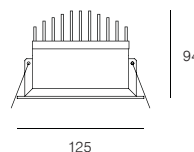

TOTALLY SEALED UNIT WITH CABLE GLAND FITTED FOR IP65 PROTECTION

Weight (kg)	3K and 4K	5K						IP65
0.3	CRI >85	CRI >75	115					

TOTAL SYSTEM POWER CONSUMPTION = 13W/22W

CODE ORDERING GUIDE: PRODUCT CODE /DIMMING SUFFIX (if required) – COLOUR SUFFIX
 Example: 1192-3K-13W-01 or 1192-3K-13W/DALI-01