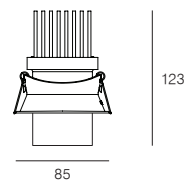

Weight (kg)	3K and 4K	5K								IP20
0.3	CRI >85	CRI >75	24° SP	35°	180°	73°	F	SELV	CE	IP20

TOTAL SYSTEM POWER CONSUMPTION = 8W /13W/22W

CODE ORDERING GUIDE: PRODUCT CODE /DIMMING SUFFIX (if required) – COLOUR SUFFIX