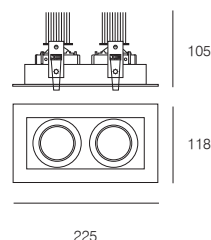

ALSO AVAILABLE IN 1 OR 3 LIGHT VERSION

Weight (kg)	3K and 4K	5K						
0.7	CRI >85	CRI >75						

TOTAL SYSTEM POWER CONSUMPTION = 2x8W /2x13W /2x22W

CODE ORDERING GUIDE: PRODUCT CODE /DIMMING SUFFIX (if required) – COLOUR SUFFIX

Example: 1117-2L-SP-3K-8W-01 or 1117-2L-SP-3K-8W/DALI-01

WATT	COLOUR TEMP.					HOT LED LUMENS
		24° SP	36° FL	47° WFL	55° VWFL	
PRODUCT CODES						
2x8W	3K	1117-2L-SP-3K-8W	1117-2L-FL-3K-8W	1117-2L-WFL-3K-8W	-	1656
	4K	1117-2L-SP-4K-8W	1117-2L-FL-4K-8W	1117-2L-WFL-4K-8W	-	1740
	5K	1117-2L-SP-5K-8W	1117-2L-FL-5K-8W	1117-2L-WFL-5K-8W	-	1776
2x13W	3K	1117-2L-SP-3K-13W	1117-2L-FL-3K-13W	-	1117-2L-VWFL-3K-13W	3038
	4K	1117-2L-SP-4K-13W	1117-2L-FL-4K-13W	-	1117-2L-VWFL-4K-13W	3214
	5K	1117-2L-SP-5K-13W	1117-2L-FL-5K-13W	-	1117-2L-VWFL-5K-13W	3292
2x22W	3K	1117-2L-SP-3K-22W	1117-2L-FL-3K-22W	-	1117-2L-VWFL-3K-22W	4828
	4K	1117-2L-SP-4K-22W	1117-2L-FL-4K-22W	-	1117-2L-VWFL-4K-22W	5168
	5K	1117-2L-SP-5K-22W	1117-2L-FL-5K-22W	-	1117-2L-VWFL-5K-22W	5236

DIMMING OPTIONS: ADD SUFFIX AFTER THE CODE

		8W	13W	22W
/DALI	Dali Dimming	✓	✓	✓
/DSI	Digital Dimming	✓	✓	✓
	Switch Dim	✓	✓	✓
/AD	Analogue Dimming 1-10V	✓	✓	✓
	Leading & Trailing edge mains dimming	STANDARD	STANDARD	STANDARD

TRIM COLOUR OPTIONS: ADD SUFFIX AFTER THE CODE

-01 Satin White