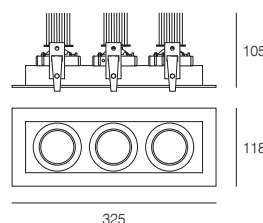

ALSO AVAILABLE IN 1 OR 2 LIGHT VERSION

Weight (kg)	3K and 4K	5K							IP44
1.0	CRI >85	CRI >75							

TOTAL SYSTEM POWER CONSUMPTION = 3x8W /3x13W /3x22W

CODE ORDERING GUIDE: PRODUCT CODE /DIMMING SUFFIX (if required) – COLOUR SUFFIX

Example: 1117-3L-SP-3K-13W-01 or 1117-3L-SP-3K-13W/DALI-01

WATT	COLOUR TEMP.					HOT LED LUMENS
		24° SP	36° FL	47° WFL	55° VWFL	
PRODUCT CODES						
3x8W	3K	1117-3L-SP-3K-8W	1117-3L-FL-3K-8W	1117-3L-WFL-3K-8W	-	2484
	4K	1117-3L-SP-4K-8W	1117-3L-FL-4K-8W	1117-3L-WFL-4K-8W	-	2610
	5K	1117-3L-SP-5K-8W	1117-3L-FL-5K-8W	1117-3L-WFL-5K-8W	-	2664
3x13W	3K	1117-3L-SP-3K-13W	1117-3L-FL-3K-13W	-	1117-3L-VWFL-3K-13W	4557
	4K	1117-3L-SP-4K-13W	1117-3L-FL-4K-13W	-	1117-3L-VWFL-4K-13W	4821
	5K	1117-3L-SP-5K-13W	1117-3L-FL-5K-13W	-	1117-3L-VWFL-5K-13W	4938
3x22W	3K	1117-3L-SP-3K-22W	1117-3L-FL-3K-22W	-	1117-3L-VWFL-3K-22W	7242
	4K	1117-3L-SP-4K-22W	1117-3L-FL-4K-22W	-	1117-3L-VWFL-4K-22W	7752
	5K	1117-3L-SP-5K-22W	1117-3L-FL-5K-22W	-	1117-3L-VWFL-5K-22W	7854

DIMMING OPTIONS: ADD SUFFIX AFTER THE CODE

		8W	13W	22W
/DALI	Dali Dimming	✓	✓	✓
/DSI	Digital Dimming	✓	✓	✓
	Switch Dim	✓	✓	✓
/AD	Analogue Dimming 1-10V	✓	✓	✓
	Leading & Trailing edge mains dimming	STANDARD	STANDARD	STANDARD

TRIM COLOUR OPTIONS: ADD SUFFIX AFTER THE CODE

-01 Satin White