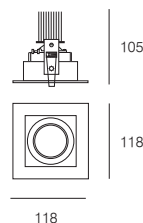

ALSO AVAILABLE IN 2 OR 3 LIGHT VERSION

Weight (kg)	3K and 4K	5K								IP44
0.4	CRI >85	CRI >75	103x100	35°	35°	35°	35°			

TOTAL SYSTEM POWER CONSUMPTION = 8W/13W/22W

CODE ORDERING GUIDE: PRODUCT CODE /DIMMING SUFFIX (if required) – COLOUR SUFFIX