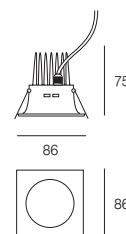

1066

Mica SQ

16

CONSTRUCTION & DESIGN

- Recessed LED fixed downlight
- Constructed in die cast aluminium alloy with a square bezel trim and finished in satin white and satin black powdercoat paint or brushed chrome
- Provided with ceiling ring to be fitted in ceiling first for ease of installation
- Clear tempered glass, double silicone gaskets for ring and trim and cable gland give a totally sealed downlight with IP65 protection
- Ideal for spaces such as bathrooms, foyers, hotels, corridors, function rooms, living areas and bedrooms
- Available in medical range

TECHNICAL PERFORMANCE

- 8W or 13W total system power consumption with overload and short circuit protection
- > 65,000 hours lifespan (L70)
- Premium quality Japanese LED Module with high lumen output per watt
- Chromaticity tolerance (MacAdam step) - 2
- Available in 3K, 4K, and 5K colour temperature with low colour shift over time

OPTICAL & THERMAL PERFORMANCE

- Reflector and customised heatsink provides premium optical and thermal performance
- Efficient optical control in various beam angles with no harsh cut off and ultra low glare

ELECTRICAL SYSTEM

- Supplied complete with remote leading and trailing edge mains dimmable driver, which is compatible with a range dimming systems
- All drivers come with quick-connect harness, power cord and plug
- Power factor > 0.9 with active power factor correction
- Input voltage 220-240V, 50/60Hz

INCLUDES RECESSING RING TO BE FITTED INTO CEILING HOLE FIRST

Weight (kg)	3K and 4K	5K						
0.3	CRI >85	CRI >75	70	70	SELV	SELV	CE	IP65

TOTAL SYSTEM POWER CONSUMPTION = 8W/13W

CODE ORDERING GUIDE: PRODUCT CODE /DIMMING SUFFIX (IF REQUIRED) – COLOUR SUFFIX

Example: 1066-SP-3K-8W-01 or 1066-SP-3K-8W/DALI-01