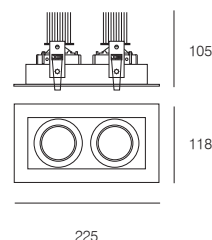

ALSO AVAILABLE IN 1 OR 3 LIGHT VERSION

Weight (kg)	3K and 4K	5K								IP44
0.7	CRI >85	CRI >75	108x210	35°	355°					

TOTAL SYSTEM POWER CONSUMPTION = 2x8W / 2x13W / 2x22W

CODE ORDERING GUIDE: PRODUCT CODE /DIMMING SUFFIX (if required) – COLOUR SUFFIX