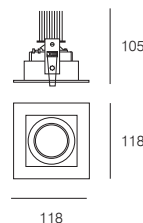

ALSO AVAILABLE IN 2 OR 3 LIGHT VERSION

| | | | | | | | | | | |
|-------------|-----------|---------|---------|-----|------|--|--|--|--|------|
| Weight (kg) | 3K and 4K | 5K | | | | | | | | IP44 |
| 0.4 | CRI >85 | CRI >75 | 103x100 | 35° | 355° | | | | | |