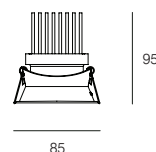

55

OVERALL VIEW

Weight (kg)	3K and 4K	5K							IP44
0.3	CRI >85	CRI >75	25°	78	F	III SELV	□	CE	IP44

TOTAL SYSTEM POWER CONSUMPTION = 8W / 13W / 22W

CODE ORDERING GUIDE: PRODUCT CODE / DIMMING SUFFIX (if required) – COLOUR SUFFIX  
 Example: 1007-SP-3K-8W-01 or 1007-SP-3K-8W/DALI-01