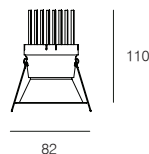

OVERALL VIEW

Weight (kg)	3K and 4K 0.3	5K CRI >85	5K CRI >75						IP54

TOTAL SYSTEM POWER CONSUMPTION = 8W /13W /22W

CODE ORDERING GUIDE: PRODUCT CODE /DIMMING SUFFIX (if required) – COLOUR SUFFIX

Example: 1006-SP-3K-8W-01 or 1006-SP-3K-8W/DALI-01

WATT	COLOUR TEMP.					HOT LED LUMENS
		PRODUCT CODES				
8W	3K	1006-SP-3K-8W	1006-FL-3K-8W	1006-WFL-3K-8W	-	828
	4K	1006-SP-4K-8W	1006-FL-4K-8W	1006-WFL-4K-8W	-	870
	5K	1006-SP-5K-8W	1006-FL-5K-8W	1006-WFL-5K-8W	-	888
13W	3K	1006-SP-3K-13W	1006-FL-3K-13W	-	1006-VWFL-3K-13W	1519
	4K	1006-SP-4K-13W	1006-FL-4K-13W	-	1006-VWFL-4K-13W	1607
	5K	1006-SP-5K-13W	1006-FL-5K-13W	-	1006-VWFL-5K-13W	1646
22W	3K	1006-SP-3K-22W	1006-FL-3K-22W	-	1006-VWFL-3K-22W	2414
	4K	1006-SP-4K-22W	1006-FL-4K-22W	-	1006-VWFL-4K-22W	2584
	5K	1006-SP-5K-22W	1006-FL-5K-22W	-	1006-VWFL-5K-22W	2618

DIMMING OPTIONS: ADD SUFFIX AFTER THE CODE

		8W	13W	22W
/DALI	Dali Dimming	✓	✓	✓
/DSI	Digital Dimming	✓	✓	✓
	Switch Dim	✓	✓	✓
/AD	Analogue Dimming 1-10V	✓	✓	✓
	Leading & Trailing edge mains dimming	STANDARD	STANDARD	STANDARD

TRIM COLOUR OPTIONS: ADD SUFFIX AFTER THE CODE

- -01 Satin White
- -06 Matte Black