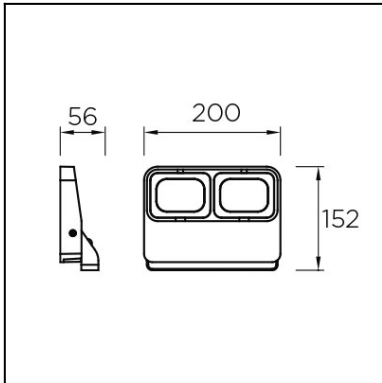

OUT 

The photograph may not match the reference exactly. Please read the product description to identify the finish.

[Download photometric file .ldt /.ies](#)

[Click on image to download energy label](#)

TECHNICAL CHARACTERISTICS

Type:	Spotlight
IP Protection degrees:	IP65
Light source 1:	12 x LED
Bulb specified at the product label	11W Warm White - 3000K 1134 lm ^(N)
IK Protection degrees:	IK10
Total power consumption (W):	13.9W
Angle of the optics / Reflector:	25°
Voltage / Frequency:	100-240VAC/50-60Hz
Warranty:	2
Option to extend the guarantee:	5
Units per box:	8
Net Weight (Kg):	0.610
EAN Code:	8435381440541