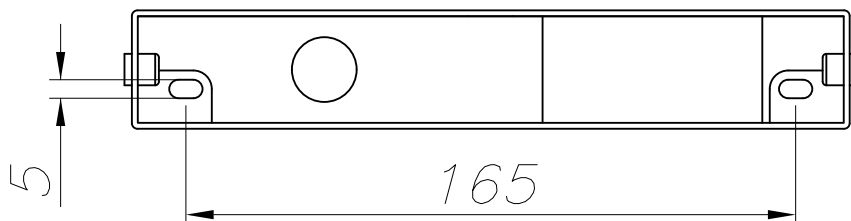

PLANTILLA DE INSTALACION
INSTALLATION TEMPLATE