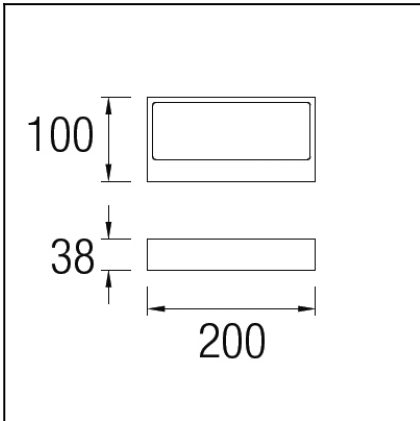

## 05-9776-CA-G5

The photograph may not match the reference exactly. Please read the product description to identify the finish.

### TECHNICAL CHARACTERISTICS

Type:	Wall fixture
IP Protection degrees:	IP54
IK Protection degrees:	IK06
Light source 1:	60 x LED 3.4W Warm White - 3000K 300 lm <sup>(N)</sup>
Total power consumption (W):	4.9W
Voltage / Frequency:	110-240V/50-60Hz
Warranty (Years):	2
Option to extend the guarantee:	Yes, 5 Years
Units per box:	1
EAN:	8435381412883