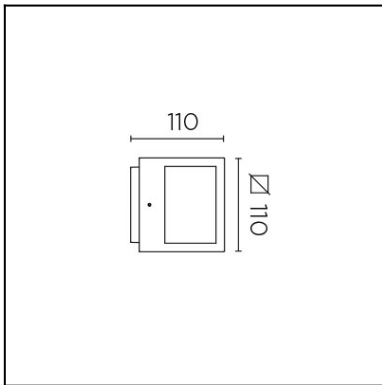

The photograph may not match the reference exactly. Please read the product description to identify the finish.

[Download photometric file .ldt /.ies](#)

[Click on image to download energy label](#)

TECHNICAL CHARACTERISTICS

Type:	Wall fixture
IP Protection degrees:	IP65
Light source 1: Bulb specified at the product label	4 x LED Philips 8,1W Neutral white - 4000K 732 lm ^(N) CRI 85
IK Protection degrees:	IK03
Total power consumption (W):	11W
Voltage / Frequency:	100-240V/50-60Hz
Warranty:	2
Option to extend the guarantee:	5
Units per box:	6
Net Weight (Kg):	
EAN Code:	8435381439903
CFM:	0.00