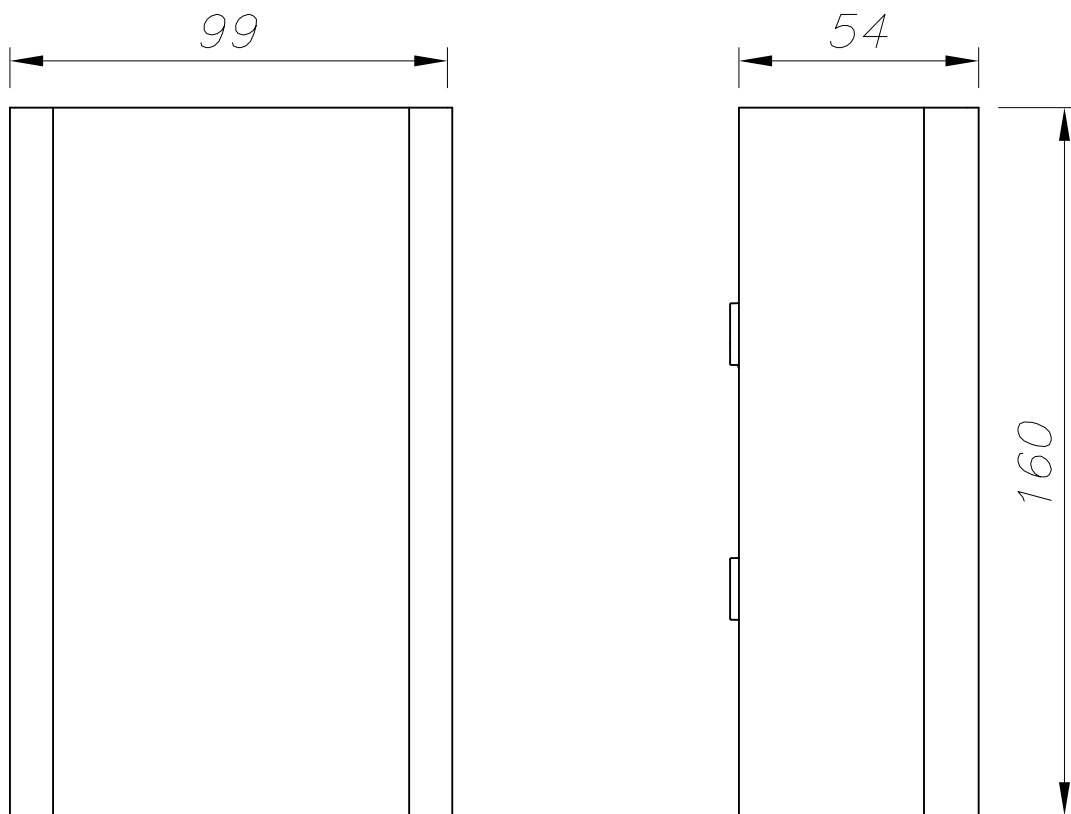

CRISTAL MATE
ACID MATT GLASS