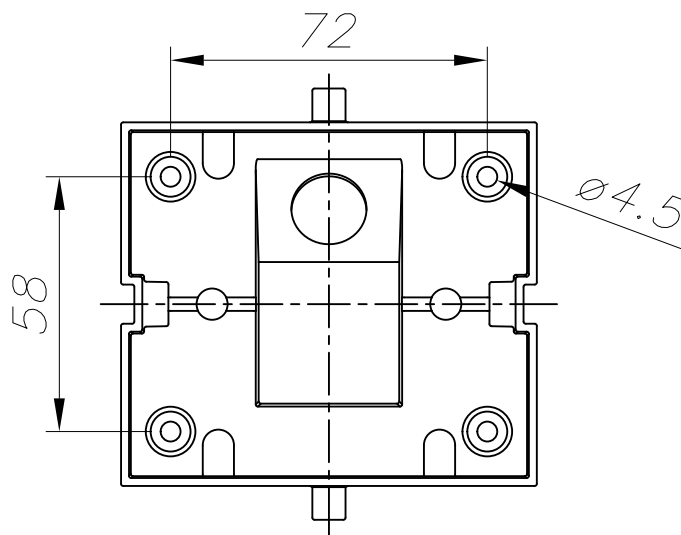

PLANTILLA DE INSTALACIÓN
INSTALLATION TEMPLATE