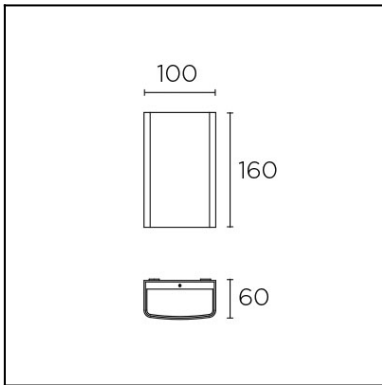

OUT 

CLOUS

05-9679-Z5-CLV1

The photograph may not match the reference exactly. Please read the product description to identify the finish.

[Download photometric file .ldt /.ies](#)

[Click on image to download energy label](#)

TECHNICAL CHARACTERISTICS

Type:	Wall fixture
IP Protection degrees:	IP65
Light source 1:	10 x LED
Bulb specified at the product label	11W Warm White - 3000K 1027 lm ^(N) CRI 80
IK Protection degrees:	IK03
Voltage / Frequency:	100-240VAC/50-60Hz
Warranty:	2
Option to extend the guarantee:	5
Units per box:	4
Net Weight (Kg):	0.790
EAN Code:	8435381454838