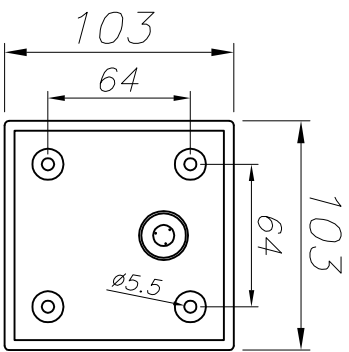

PLANTILLA DE INSTALACIÓN
INSTALLATION TEMPLATE