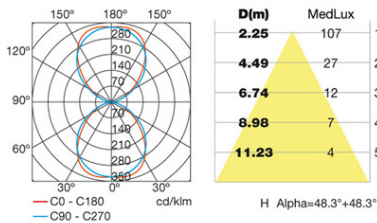

GEAR

Gear included: Yes, electronic