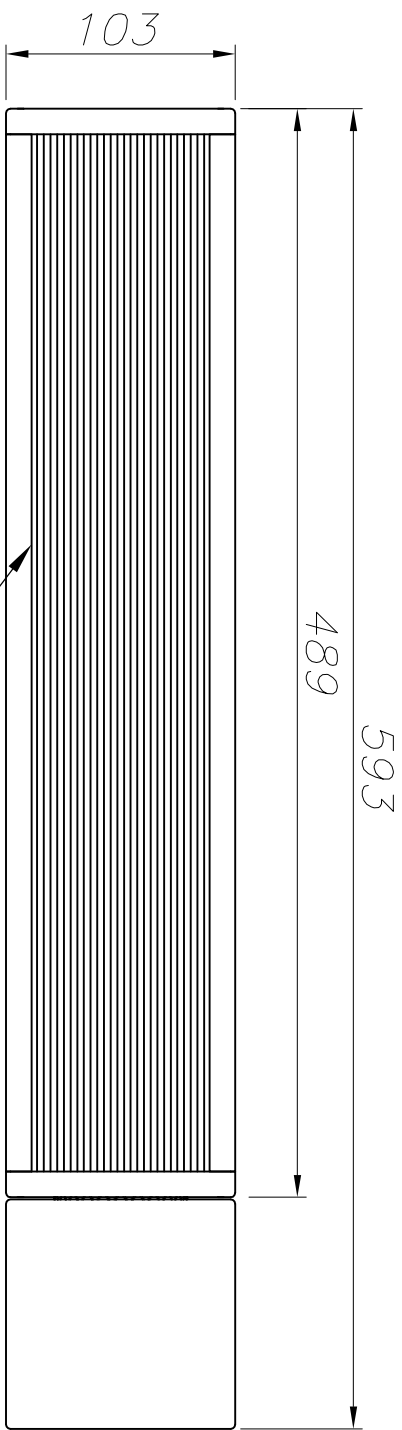

Design by Nahrang Design

The photograph may not match the reference exactly. Please read the product description to identify the finish.

**TECHNICAL CHARACTERISTICS**

Type:	Wall fixture
Adjustable:	Adjustable $\pm 90^\circ$ on the horizontal axis.
IP Protection degrees:	IP54
IK Protection degrees:	IK07
Light source 1:	1 x 2G11 36W
Voltage / Frequency:	230V/50-60Hz
Warranty (Years):	2
Units per box:	2
Net Weight (Kg):	1.65
EAN:	8435111081860

Download photometric file .ldt / .ies

Click on image to download energy label

PLANTILLA DE INSTALACIÓN  
INSTALLATION TEMPLATE