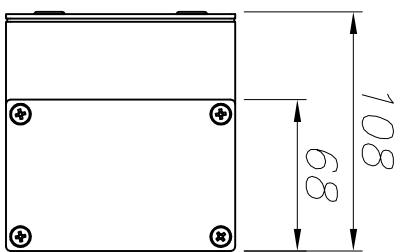

PLANTILLA DE INSTALACIÓN
INSTALLATION TEMPLATE