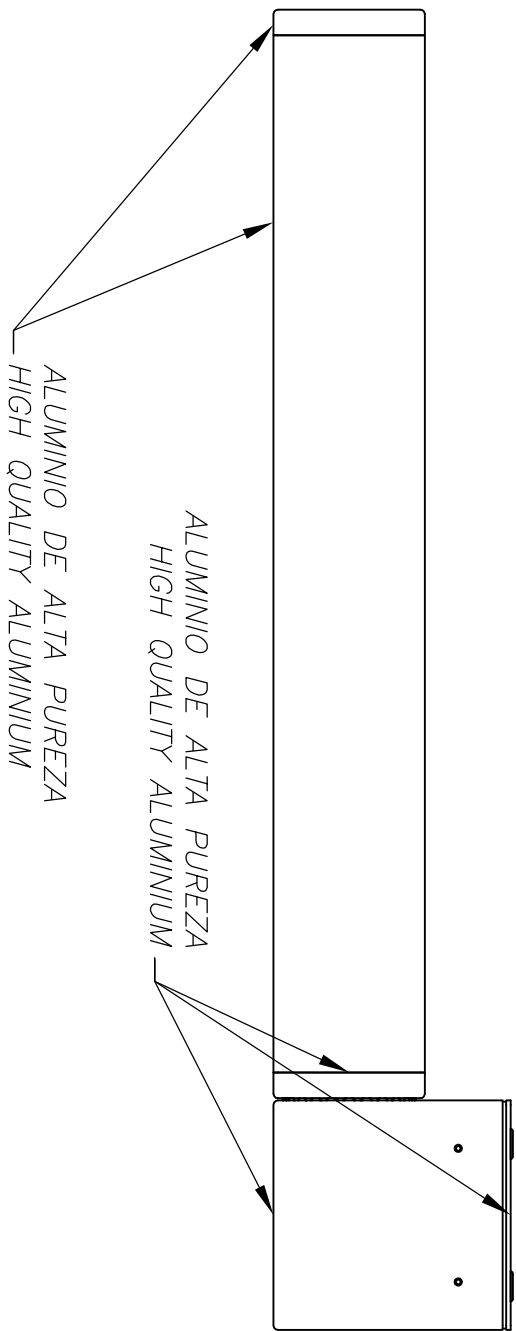

PLANTILLA DE INSTALACIÓN
INSTALLATION TEMPLATE