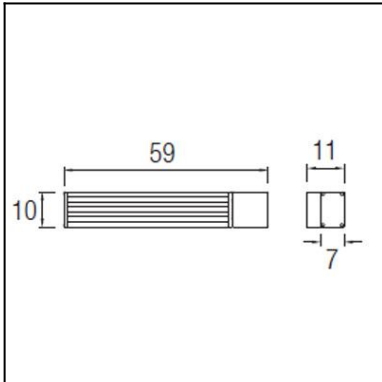

Design by Nahrang Design

The photograph may not match the reference exactly. Please read the product description to identify the finish.

**TECHNICAL CHARACTERISTICS**

Type:	Wall fixture
Adjustable:	Adjustable $\pm 90^\circ$ on the horizontal axis.
IP Protection degrees:	IP54
IK Protection degrees:	IK07
Light source 1:	1 x 2G11 36W
Voltage / Frequency:	230V/50-60Hz
Warranty (Years):	2
Units per box:	2
Net Weight (Kg):	1.65
EAN:	8435111081860