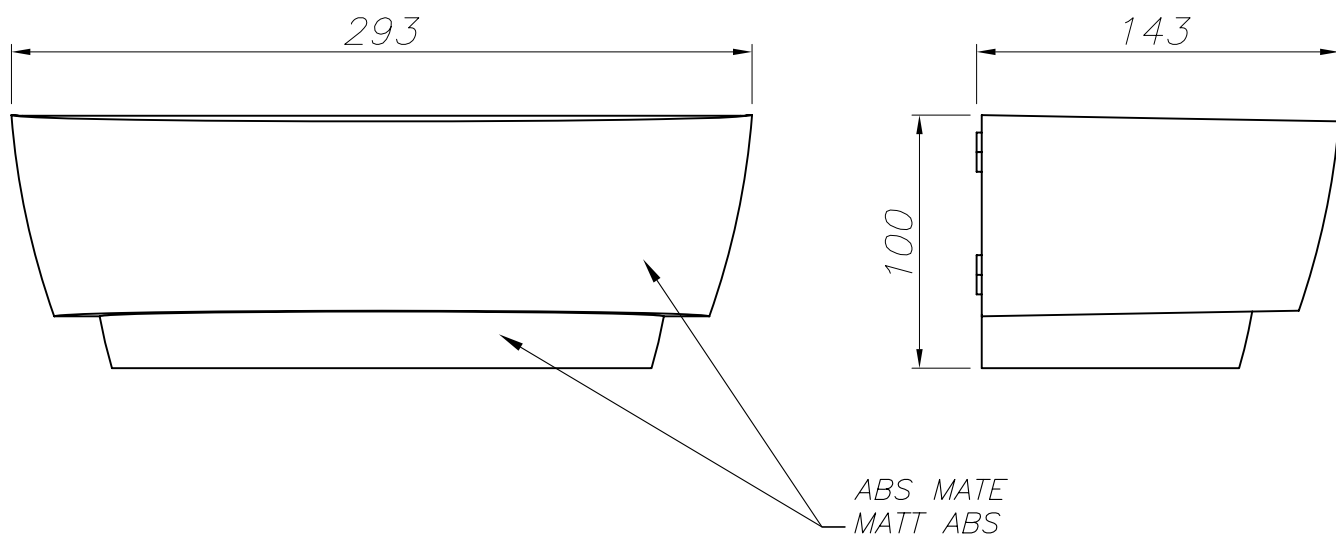

PLANTILLA DE INSTALACIÓN
INSTALLATION TEMPLATE