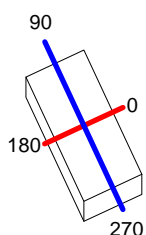

The photograph may not match the reference exactly. Please read the product description to identify the finish.

TECHNICAL CHARACTERISTICS

Type:	Wall fixture
IP Protection degrees:	IP54
IK Protection degrees:	IK08
Light source 1:	1 x E27 MAX 23W Maximum lamp length: 200.00 mm Maximum lamp diameter: 52.00 mm
Total power consumption (W):	23
Voltage / Frequency:	230V/50-60Hz
Warranty (Years):	2
Units per box:	6
Net Weight (Kg):	0.535
EAN:	8435111074947

MATERIALS / FINISHES

Structure material:	ABS Polycarbonate	Diffuser material:	Polycarbonate
Structure finish:	Grey	Diffuser finish:	Matt

Download photometric file .ldt / .ies

Click on image to download energy label

Luminaire		Measur.		Lamp		
Code	05-9409	Code	05-9409	Code	PLEC23	
Name	Aplique Galilei 1x23W	Name	Aplique Galilei 1x23W	Number	1	
Line	Eulumdat	Date	27-12-2010	Position		
Efficiency	47.89%	Coordinate system	CG	Total Flux	1500.00 lm	
Maximum value	183.18 cd	Position	C=90.00 G=65.00	Double Symmetrical		
Rectangular Luminaire	Length	300 mm	Width	140 mm	Height	100 mm
Rectangular Luminous Area	Length	300 mm	Width	140 mm	Height	1 mm
Horizontal Luminous Area	0.042000 m2	Emitting area on Plane 180°		0.000300 m2		
Emitting area on Plane 0°	0.000300 m2	Emitting area on Plane 270°		0.000140 m2		
Emitting area on Plane 90°	0.000140 m2	Glare area at 76°		0.010452 m2		
Symmetry Type	Double Symmetrical	Maximum Gamma Angle		180		
Measurement Distance	0.00	Measurement Flux		1500.00 lm		
Operator	Asselum	Source voltage				
Temperature	25.00 °C	Source current				
Humidity	60.00 %	Photocell				
Notes						

Luminaire Lamps					
Line	Code	Name	Flux [lm]	Pow. [W]	Q.ty
Eulumdat	PLEC23	PLEC23 - 23.00 W	1500.00	23.00	1
C.I.E.	10 37 70 67 48	D DIN 5040		B11	
F UTE	--	B NBN		BZ 10	

300mm x 140mm

C Halfplanes

180.0 — 0.0 (Red line)