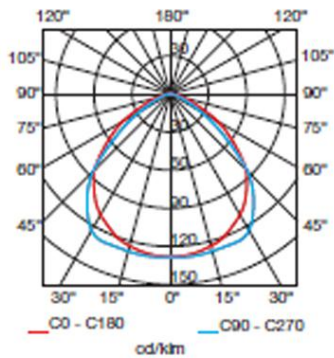

MATERIALS / FINISHES

Structure material:	ABS Polycarbonate	Diffuser material:	Polycarbonate
Structure finish:	Grey	Diffuser finish:	Matt

Download photometric file .ldt / .ies