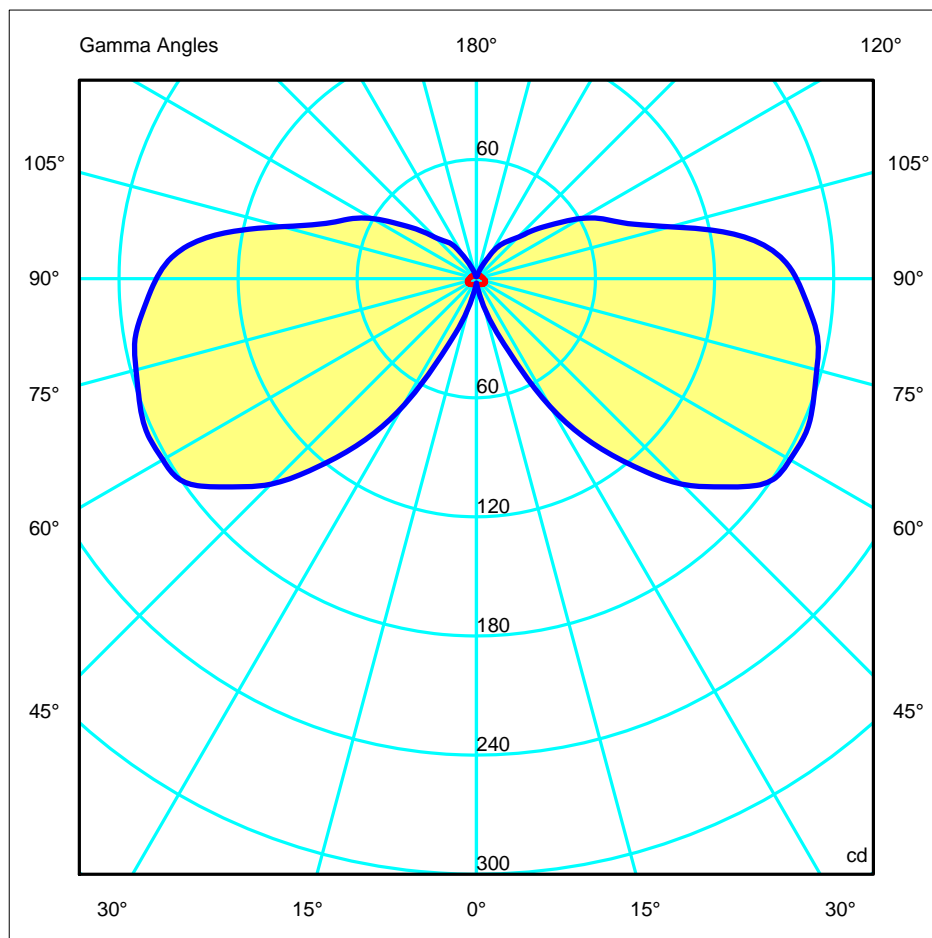

Luminaire		Measur.		Lamp		
Code	05-9409	Code	05-9409	Code	PLEC23	
Name	Aplique Galilei 1x23W	Name	Aplique Galilei 1x23W	Number	1	
Line	Eulumdat	Date	27-12-2010	Position		
Efficiency	47.89%	Coordinate system	CG	Total Flux	1500.00 lm	
Maximum value	183.18 cd	Position	C=90.00 G=65.00	Double Symmetrical		
Rectangular Luminaire	Length	300 mm	Width	140 mm	Height	100 mm
Rectangular Luminous Area	Length	300 mm	Width	140 mm	Height	1 mm
Horizontal Luminous Area	0.042000 m2	Emitting area on Plane 180°		0.000300 m2		
Emitting area on Plane 0°	0.000300 m2	Emitting area on Plane 270°		0.000140 m2		
Emitting area on Plane 90°	0.000140 m2	Glare area at 76°		0.010452 m2		
Symmetry Type	Double Symmetrical	Maximum Gamma Angle		180		
Measurement Distance	0.00	Measurement Flux		1500.00 lm		
Operator	Asselum	Source voltage				
Temperature	25.00 °C	Source current				
Humidity	60.00 %	Photocell				
Notes						

Luminaire Lamps					
Line	Code	Name	Flux [lm]	Pow. [W]	Q.ty
Eulumdat	PLEC23	PLEC23 - 23.00 W	1500.00	23.00	1
C.I.E.	10 37 70 67 48	D DIN 5040		B11	
F UTE	--	B NBN		BZ 10	

300mm x 140mm

C Halfplanes

180.0 — 0.0 (Red line)

270.0 — 90.0 (Blue line)

ULOR 15.65 %

DLOR 32.24 %

RN 32.69 %