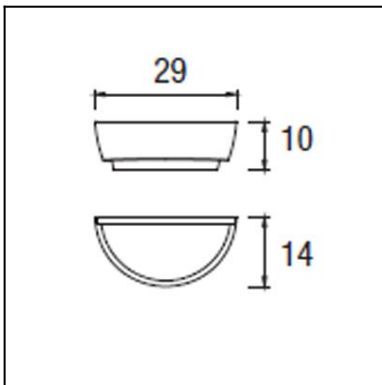

The photograph may not match the reference exactly. Please read the product description to identify the finish.

TECHNICAL CHARACTERISTICS

Type:	Wall fixture
IP Protection degrees:	IP54
IK Protection degrees:	IK08
Light source 1:	1 x E27 MAX 23W Maximum lamp length: 200.00 mm Maximum lamp diameter: 52.00 mm
Total power consumption (W):	23
Voltage / Frequency:	230V/50-60Hz
Warranty (Years):	2
Units per box:	6
Net Weight (Kg):	0.535
EAN:	8435111074947

Luminaire		Measur.		Lamp		
Code	05-9409	Code	05-9409	Code	PLEC23	
Name	Aplique Galilei 1x23W	Name	Aplique Galilei 1x23W	Number	1	
Line	Eulumdat	Date	27-12-2010	Position		
Efficiency	47.89%	Coordinate system	CG	Total Flux	1500.00 lm	
Maximum value	183.18 cd	Position	C=90.00 G=65.00	Double Symmetrical		
Rectangular Luminaire	Length	300 mm	Width	140 mm	Height	100 mm
Rectangular Luminous Area	Length	300 mm	Width	140 mm	Height	1 mm
Horizontal Luminous Area	0.042000 m2	Emitting area on Plane 180°		0.000300 m2		
Emitting area on Plane 0°	0.000300 m2	Emitting area on Plane 270°		0.000140 m2		
Emitting area on Plane 90°	0.000140 m2	Glare area at 76°		0.010452 m2		
Symmetry Type	Double Symmetrical	Maximum Gamma Angle		180		
Measurement Distance	0.00	Measurement Flux		1500.00 lm		
Operator	Asselum	Source voltage				
Temperature	25.00 °C	Source current				
Humidity	60.00 %	Photocell				
Notes						

Luminaire Lamps					
Line	Code	Name	Flux [lm]	Pow. [W]	Q.ty
Eulumdat	PLEC23	PLEC23 - 23.00 W	1500.00	23.00	1
C.I.E.	10 37 70 67 48	D DIN 5040		B11	
F UTE	--	B NBN		BZ 10	

300mm x 140mm

C Halfplanes

180.0 — 0.0 (Red line)