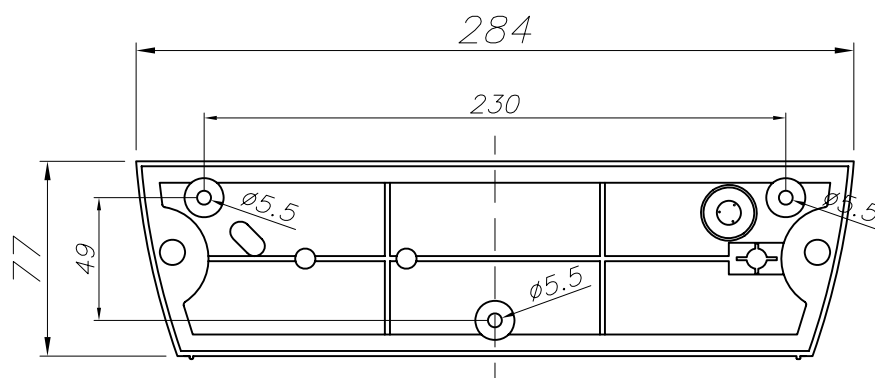

PLANTILLA DE INSTALACIÓN
INSTALLATION TEMPLATE