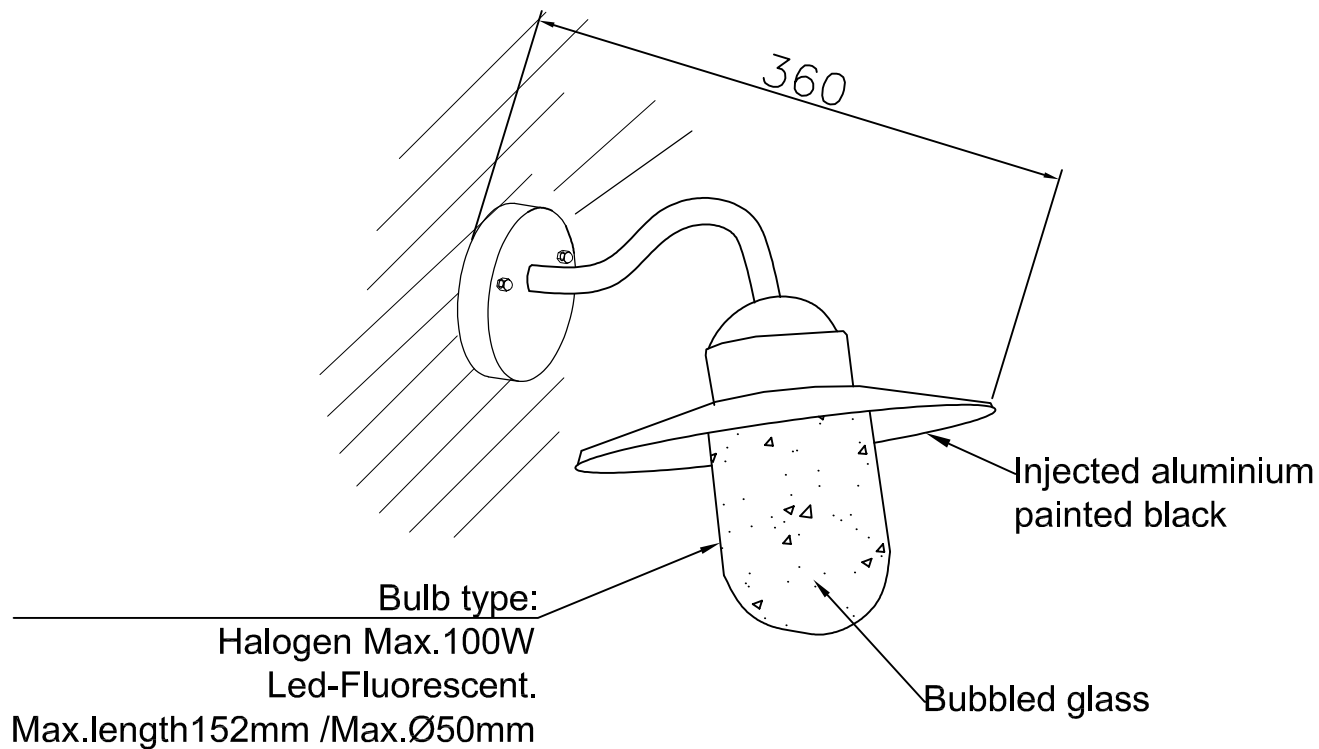

### TECHNICAL CHARACTERISTICS

Type:	Wall fixture
IP Protection degrees:	IP44
Light source 1:	1 x E27 max. 100W Maximum lamp length: 152.00 mm Maximum lamp diameter: 50.00 mm
Total power consumption (W):	100
Voltage / Frequency:	220-240V/50-60Hz
Warranty (Years):	2
Units per box:	4
Net Weight (Kg):	1.46
EAN:	8435111022955

### MATERIALS / FINISHES

**Structure material:** Injected aluminium  
Steel

**Diffuser material:** Glass

**Structure finish:** Black

**Diffuser finish:** Rustic

Backplate

© Leds C-4. All rights reserved. Copying and / or reproduction prohibited without duly authorization of LEDS-C4.