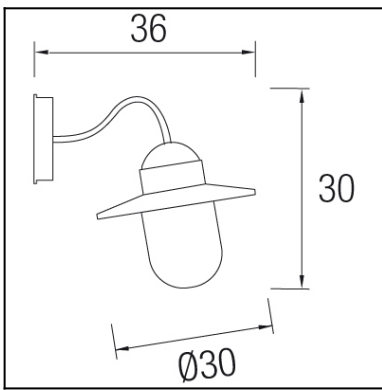

The photograph may not match the reference exactly. Please read the product description to identify the finish.

Download photometric file .ldt /.ies

Click on image to download energy label

### TECHNICAL CHARACTERISTICS

Type:	Wall fixture
IP Protection degrees:	IP44
Light source 1:	1 x E27 max. 100W Maximum lamp length: 152.00 mm Maximum lamp diameter: 50.00 mm
Total power consumption (W):	100
Voltage / Frequency:	220-240V/50-60Hz
Warranty (Years):	2
Units per box:	4
Net Weight (Kg):	1.46
EAN:	8435111022955