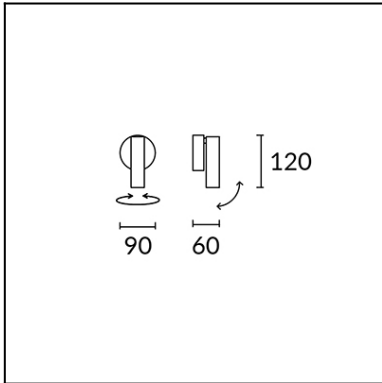

The photograph may not match the reference exactly. Please read the product description to identify the finish.

[Download photometric file .ldt /.ies](#)

[Click on image to download energy label](#)

### TECHNICAL CHARACTERISTICS

|                                     |   |
|-------------------------------------|---|
| Type:                               | Wall fixture  |
| Adjustable:                         | Adjustable 355° on the horizontal axis.<br>Adjustable from 0° to 90° on the horizontal axis |
| IP Protection degrees:              | IP20  |
| Light source 1:                     | 1 x LED Sharp   |
| Bulb specified at the product label | 7.5W<br>Warm White - 3000K<br>730 lm <sup>(N)</sup><br>CRI 82                               |
| Total power consumption (W):        | 9,7   |
| Angle of the optics / Reflector:    |   |
| Voltage / Frequency:                | 100-240V/50-60Hz  |
| Warranty:                           | 2   |
| Option to extend the guarantee:     | 5   |
| Units per box:                      | 50  |
| Net Weight (Kg):                    |   |
| EAN Code:                           | 8435381449926   |
| CFM:                                | 0.00  |