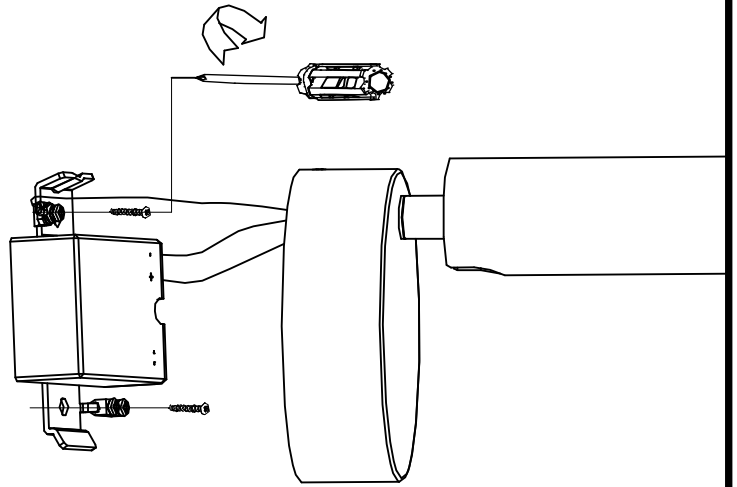

### TECHNICAL CHARACTERISTICS

|                                     |   |
|-------------------------------------|---|
| Type:                               | Wall fixture  |
| Adjustable:                         | Adjustable 355° on the horizontal axis.<br>Adjustable from 0° to 90° on the horizontal axis |
| IP Protection degrees:              | IP20  |
| Light source 1:                     | 1 x LED Sharp   |
| Bulb specified at the product label | 7.5W<br>Warm White - 3000K<br>730 lm <sup>(N)</sup><br>CRI 82                               |
| Total power consumption (W):        | 9,7   |
| Angle of the optics / Reflector:    |   |
| Voltage / Frequency:                | 100-240V/50-60Hz  |
| Warranty:                           | 2   |
| Option to extend the guarantee:     | 5   |
| Units per box:                      | 50  |
| Net Weight (Kg):                    |   |
| EAN Code:                           | 8435381449926   |
| CFM:                                | 0.00  |

### GEAR

Multi-voltage electronic gear included (Yes)

LEDS-C4

IMC 05-5478V1

1

2

3

4