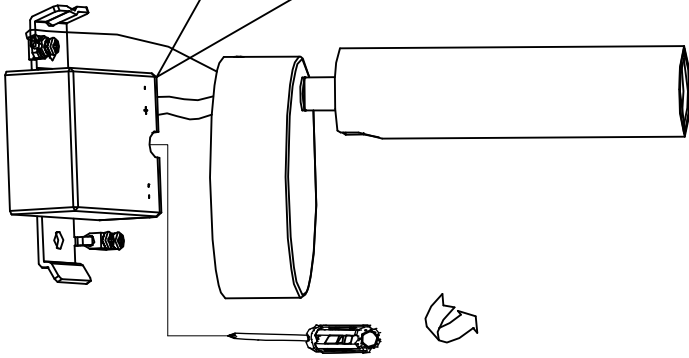

### TECHNICAL CHARACTERISTICS

|                                     |   |
|-------------------------------------|---|
| Type:                               | Wall fixture  |
| Adjustable:                         | Adjustable 355° on the horizontal axis.<br>Adjustable from 0° to 90° on the horizontal axis |
| IP Protection degrees:              | IP20  |
| Light source 1:                     | 1 x LED Sharp   |
| Bulb specified at the product label | 7.5W<br>Warm White - 3000K<br>730 lm <sup>(N)</sup><br>CRI 82                               |
| Total power consumption (W):        | 9,7   |
| Angle of the optics / Reflector:    |   |
| Voltage / Frequency:                | 100-240V/50-60Hz  |
| Warranty:                           | 2   |
| Option to extend the guarantee:     | 5   |
| Units per box:                      | 50  |
| Net Weight (Kg):                    |   |
| EAN Code:                           | 8435381449926   |
| CFM:                                | 0.00  |

### GEAR

Multi-voltage electronic gear included (Yes)

LEDS-C4

IMC 05-5478V1

1

2

3

4