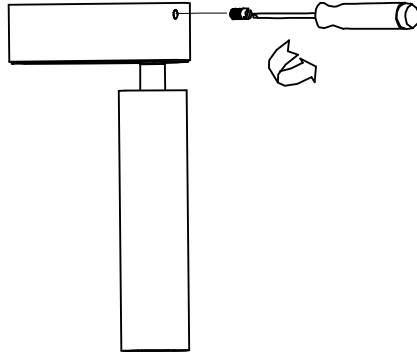

### TECHNICAL CHARACTERISTICS

|                                     |   |
|-------------------------------------|---|
| Type:                               | Wall fixture  |
| Adjustable:                         | Adjustable 355° on the horizontal axis.<br>Adjustable from 0° to 90° on the horizontal axis |
| IP Protection degrees:              | IP20  |
| Light source 1:                     | 1 x LED Sharp   |
| Bulb specified at the product label | 7.5W<br>Warm White - 3000K<br>730 lm <sup>(N)</sup><br>CRI 82                               |
| Total power consumption (W):        | 9,7   |
| Angle of the optics / Reflector:    |   |
| Voltage / Frequency:                | 100-240V/50-60Hz  |
| Warranty:                           | 2   |
| Option to extend the guarantee:     | 5   |
| Units per box:                      | 50  |
| Net Weight (Kg):                    |   |
| EAN Code:                           | 8435381449926   |
| CFM:                                | 0.00  |

### GEAR

Multi-voltage electronic gear included (Yes)

LEDS-C4

IMC 05-5478V1

1

2

3

4