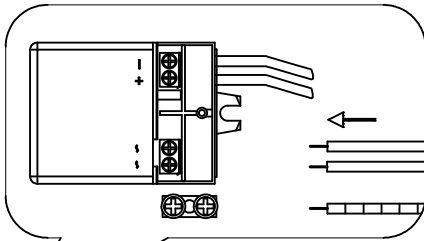

### TECHNICAL CHARACTERISTICS

|                                     |   |
|-------------------------------------|---|
| Type:                               | Wall fixture  |
| Adjustable:                         | Adjustable 355° on the horizontal axis.<br>Adjustable from 0° to 90° on the horizontal axis |
| IP Protection degrees:              | IP20  |
| Light source 1:                     | 1 x LED Sharp   |
| Bulb specified at the product label | 7.5W<br>Warm White - 3000K<br>730 lm <sup>(N)</sup><br>CRI 82                               |
| Total power consumption (W):        | 9,7   |
| Angle of the optics / Reflector:    |   |
| Voltage / Frequency:                | 100-240V/50-60Hz  |
| Warranty:                           | 2   |
| Option to extend the guarantee:     | 5   |
| Units per box:                      | 50  |
| Net Weight (Kg):                    |   |
| EAN Code:                           | 8435381449926   |
| CFM:                                | 0.00  |

### GEAR

Multi-voltage electronic gear included (Yes)

LEDS-C4

IMC 05-5478V1

1

2

3

4