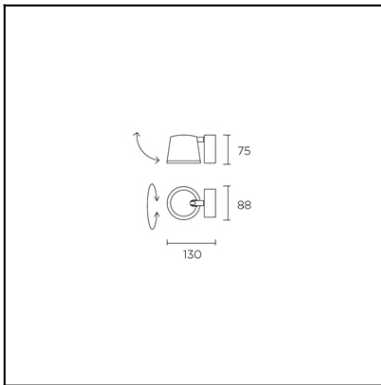

Design by Lluscà&Santolaria (?)

The photograph may not match the reference exactly. Please read the product description to identify the finish.

TECHNICAL CHARACTERISTICS

Type:	Wall fixture
Adjustable:	Adjustable 355° on the horizontal axis. Adjustable ±180° on the horizontal axis.
IP Protection degrees:	IP20
Light source 1:	1 x LED Cree 7W Warm White - 2700K 550 lm ^(N) CRI 80
Total power consumption (W):	8,6W
Angle of the optics / Reflector:	120°
Voltage / Frequency:	100-240V/50-60Hz
Warranty (Years):	2
Option to extend the guarantee (Years):	5
Units per box:	12
Net Weight (Kg):	0.485
EAN:	8435381444921

[Download photometric file .ldt / .ies](#)

[Click on image to download energy label](#)

MATERIALS / FINISHES

Structure material:	Aluminium	Diffuser material:	Aluminium
Structure finish:	Matt white		

GEAR

Multi-voltage electronic gear included (100-240V / 50-60Hz)