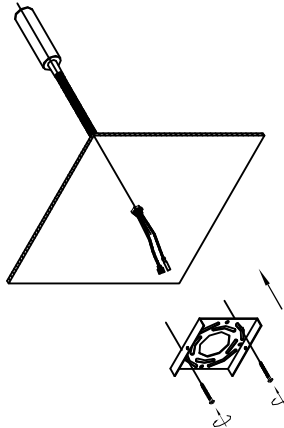

Type:	Wall fixture
Adjustable:	Adjustable $\pm 180^\circ$ on the horizontal axis. Adjustable $\pm 180^\circ$ on the vertical axis
IP Protection degrees:	IP20
Light source 1: Bulb specified at the product label	1 x LED Cree 2,2W Warm White - 3000K 162 lm ^(N) CRI 80
Total power consumption (W):	5,6
Angle of the optics / Reflector:	
Voltage / Frequency:	220-240V/50Hz
Warranty:	2
Option to extend the guarantee:	5
Units per box:	12
Net Weight (Kg):	
CFM:	0.00

4

5

6

1

2

3

4

5