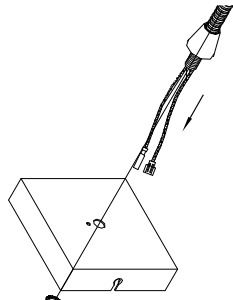

Type:	Wall fixture
Adjustable:	Adjustable $\pm 180^\circ$ on the horizontal axis. Adjustable $\pm 180^\circ$ on the vertical axis
IP Protection degrees:	IP20
Light source 1: Bulb specified at the product label	1 x LED Cree 2,2W Warm White - 3000K 162 lm ^(N) CRI 80
Total power consumption (W):	5,6
Angle of the optics / Reflector:	
Voltage / Frequency:	220-240V/50Hz
Warranty:	2
Option to extend the guarantee:	5
Units per box:	12
Net Weight (Kg):	
CFM:	0.00

MATERIALS / FINISHES

Structure material: Aluminium

Structure finish: Satin nickel

GEAR

Gear included: Yes, electronic

1

2

3