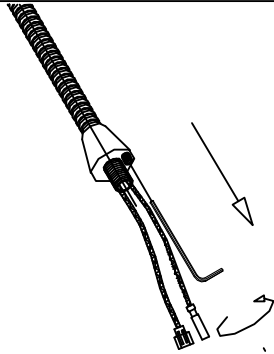

Type:	Wall fixture
Adjustable:	Adjustable $\pm 180^\circ$ on the horizontal axis. Adjustable $\pm 180^\circ$ on the vertical axis
IP Protection degrees:	IP20
Light source 1: Bulb specified at the product label	1 x LED Cree 2,2W Warm White - 3000K 162 lm ^(N) CRI 80
Total power consumption (W):	5,6
Angle of the optics / Reflector:	
Voltage / Frequency:	220-240V/50Hz
Warranty:	2
Option to extend the guarantee:	5
Units per box:	12
Net Weight (Kg):	
CFM:	0.00

MATERIALS / FINISHES

Structure material: Aluminium

Structure finish: Satin nickel

GEAR

Gear included: Yes, electronic

1

2

3

4

5

6

1

2

3

4

5