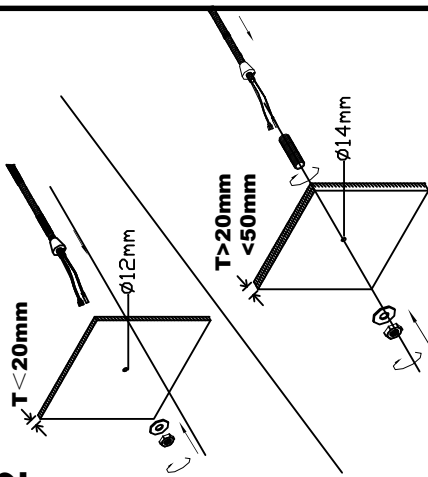

Type:	Wall fixture
Adjustable:	Adjustable $\pm 180^\circ$ on the horizontal axis. Adjustable $\pm 180^\circ$ on the vertical axis
IP Protection degrees:	IP20
Light source 1: Bulb specified at the product label	1 x LED Cree 2,2W Warm White - 3000K 162 lm ^(N) CRI 80
Total power consumption (W):	5,6
Angle of the optics / Reflector:	
Voltage / Frequency:	220-240V/50Hz
Warranty:	2
Option to extend the guarantee:	5
Units per box:	12
Net Weight (Kg):	
CFM:	0.00

4

5

6

1

2

3

4

5