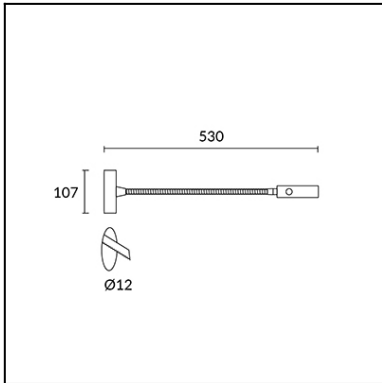

The photograph may not match the reference exactly. Please read the product description to identify the finish.

[Download photometric file .ldt /.ies](#)

[Click on image to download energy label](#)

TECHNICAL CHARACTERISTICS

Type:	Wall fixture
Adjustable:	Adjustable $\pm 180^\circ$ on the horizontal axis. Adjustable $\pm 180^\circ$ on the vertical axis
IP Protection degrees:	IP20
Light source 1: Bulb specified at the product label	1 x LED Cree 2,2W Warm White - 3000K 162 lm ^(N) CRI 80
Total power consumption (W):	5,6
Angle of the optics / Reflector:	
Voltage / Frequency:	220-240V/50Hz
Warranty:	2
Option to extend the guarantee:	5
Units per box:	12
Net Weight (Kg):	
CFM:	0.00