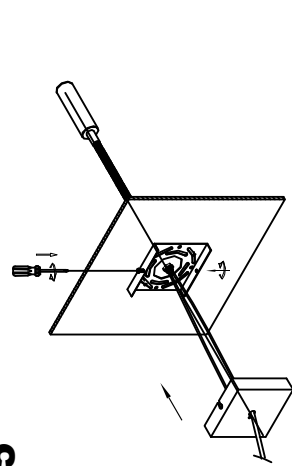

Type:	Wall fixture
Adjustable:	Adjustable $\pm 180^\circ$ on the horizontal axis. Adjustable $\pm 180^\circ$ on the vertical axis
IP Protection degrees:	IP20
Light source 1: Bulb specified at the product label	1 x LED Cree 2,2W Warm White - 3000K 162 lm ^(N) CRI 80
Total power consumption (W):	5,6
Angle of the optics / Reflector:	
Voltage / Frequency:	220-240V/50Hz
Warranty:	2
Option to extend the guarantee:	5
Units per box:	12
Net Weight (Kg):	
CFM:	0.00

4

5

6

1

2

3

4

5