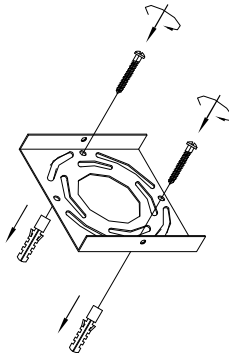

Type:	Wall fixture
Adjustable:	Adjustable $\pm 180^\circ$ on the horizontal axis. Adjustable $\pm 180^\circ$ on the vertical axis
IP Protection degrees:	IP20
Light source 1: Bulb specified at the product label	1 x LED Cree 2,2W Warm White - 3000K 162 lm ^(N) CRI 80
Total power consumption (W):	5,6
Angle of the optics / Reflector:	
Voltage / Frequency:	220-240V/50Hz
Warranty:	2
Option to extend the guarantee:	5
Units per box:	12
Net Weight (Kg):	
CFM:	0.00

MATERIALS / FINISHES

Structure material: Aluminium

Structure finish: Satin nickel

GEAR

Gear included: Yes, electronic

1

2

3