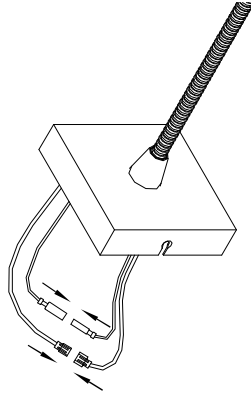

Type:	Wall fixture
Adjustable:	Adjustable $\pm 180^\circ$ on the horizontal axis. Adjustable $\pm 180^\circ$ on the vertical axis
IP Protection degrees:	IP20
Light source 1: Bulb specified at the product label	1 x LED Cree 2,2W Warm White - 3000K 162 lm ^(N) CRI 80
Total power consumption (W):	5,6
Angle of the optics / Reflector:	
Voltage / Frequency:	220-240V/50Hz
Warranty:	2
Option to extend the guarantee:	5
Units per box:	12
Net Weight (Kg):	
CFM:	0.00

MATERIALS / FINISHES

Structure material: Aluminium

Structure finish: Satin nickel

GEAR

Gear included: Yes, electronic

1

2

3