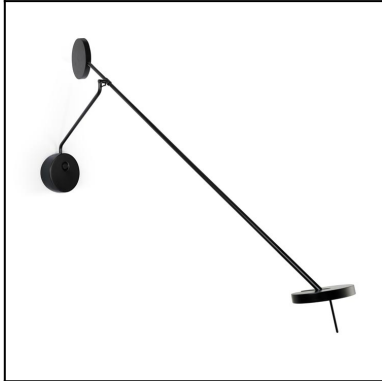

Design by Francesc Vilaró

The photograph may not match the reference exactly. Please read the product description to identify the finish.

[Download photometric file .ldt /.ies](#)

[Click on image to download energy label](#)

TECHNICAL CHARACTERISTICS

Type:	Wall fixture
IP Protection degrees:	IP20
Light source 1:	48 x LED Everlight
Bulb specified at the product label	9W Warm White - 3000K 765 lm ^(N) CRI 80
Voltage / Frequency:	100-240V/50-60Hz
Warranty:	2
Option to extend the guarantee:	5
Units per box:	2
Net Weight (Kg):	
EAN Code:	8435381430207
CFM:	0.00

MATERIALS / FINISHES

Structure material: Aluminium
Steel

Diffuser material: Methacrylate

Structure finish: Matt black

Diffuser finish: Tinted

GEAR

Multi-voltage electronic gear included (Yes)
Dimming protocol: Touch dimmer