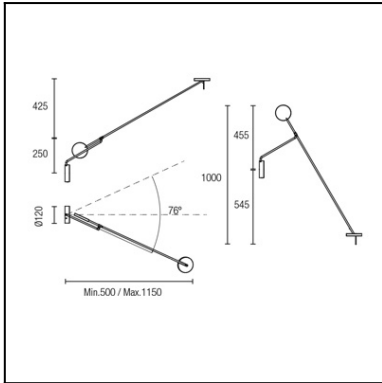

Design by Francesc Vilaró

The photograph may not match the reference exactly. Please read the product description to identify the finish.

[Download photometric file .ldt /.ies](#)

[Click on image to download energy label](#)

TECHNICAL CHARACTERISTICS

Type:	Wall fixture
IP Protection degrees:	IP20
Light source 1:	48 x LED Everlight
Bulb specified at the product label	9W Warm White - 3000K 765 lm ^(N) CRI 80
Voltage / Frequency:	100-240V/50-60Hz
Warranty:	2
Option to extend the guarantee:	5
Units per box:	2
Net Weight (Kg):	
EAN Code:	8435381430207
CFM:	0.00